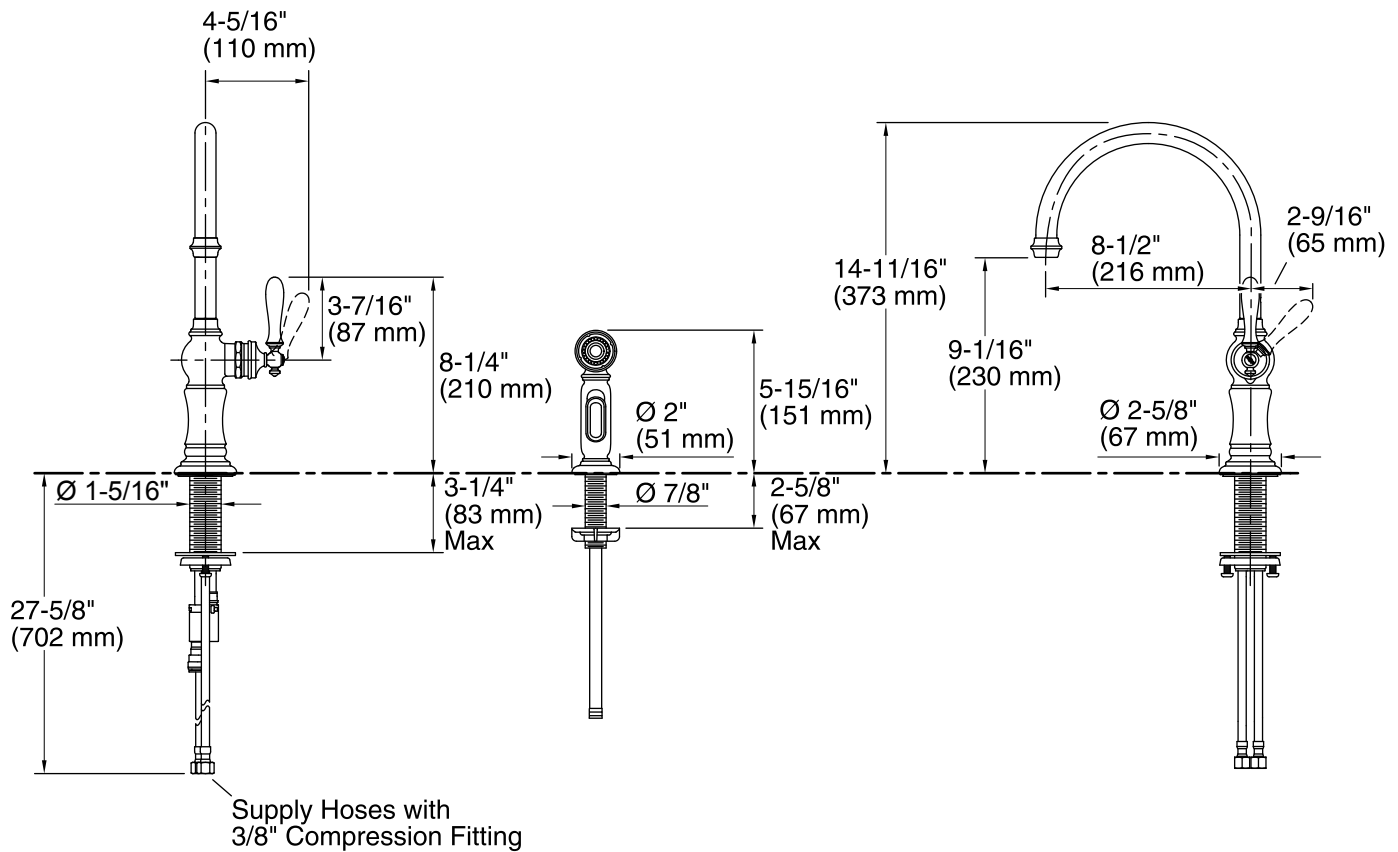

### Technical Information

All product dimensions are nominal.

Spout reach: 8-1/2" (216 mm)