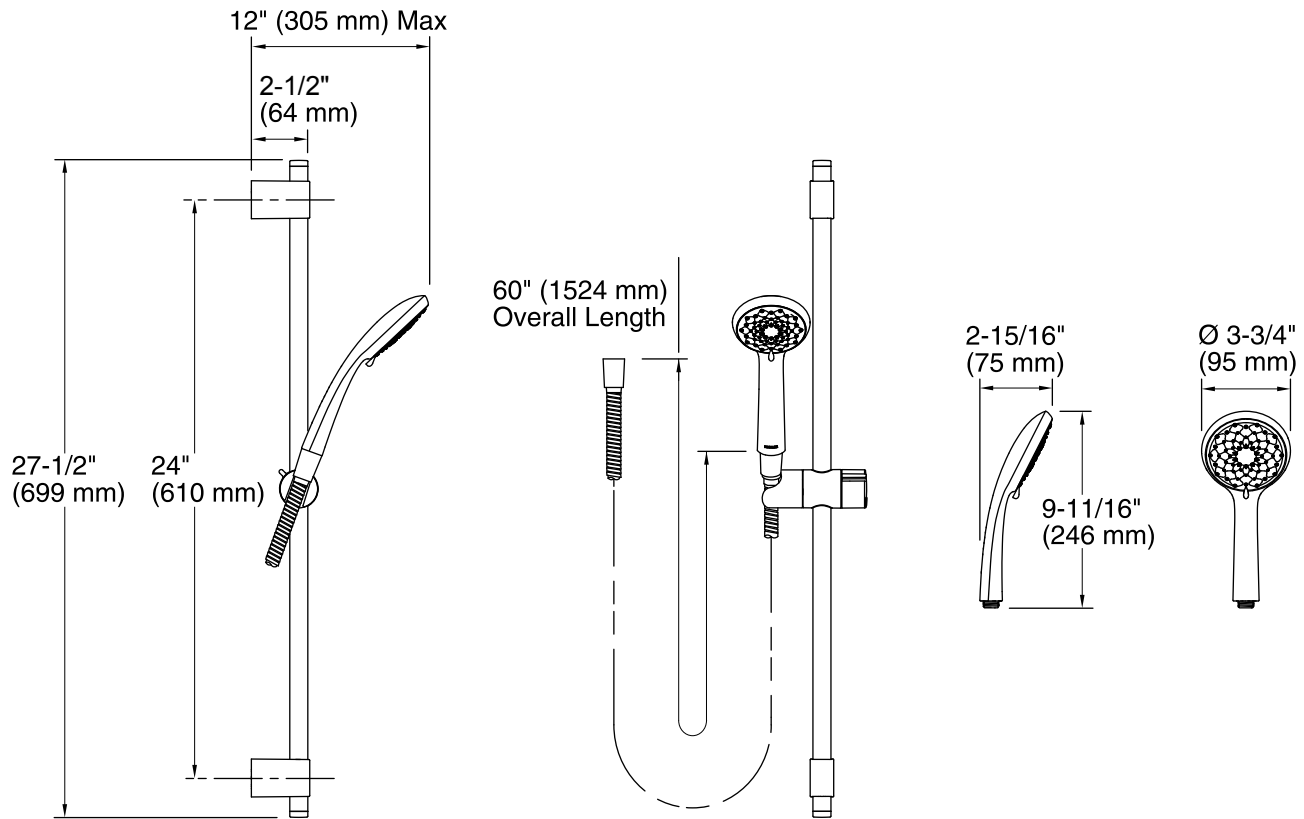

Features

- Handshower features contemporary design.
- Advanced spray engine provides three alternate experiences: wide coverage, intense drenching, and targeted spray.
- Wide coverage spray produces an encompassing spray for everyday use.
- Intense drenching spray delivers a forceful spray ideal for rinsing soap from hair.
- Targeted spray is a focused stream for targeting sore muscles or use as a utility spray.
- Thumb tab allows for a smooth transition between sprays.
- Spray nozzles cover full area of sprayhead.
- Combination of balance, weight, grip, and angle makes this handshower comfortable and easy to use.
- MasterClean™ sprayface is easy to clean.
- 2.0 gpm (gallons per minute) flow rate.
- 24-inch slidebar features adjustable mounting brackets for installation flexibility.
- Includes 60-inch ribbon hose.

Material

- LER finishes resist corrosion and tarnishing.

Water Conservation & Rebates

- WaterSense®-labeled 2.0-gpm handshowers use up to 20 percent less water than standard 2.5-gpm handshowers, while still meeting strict performance guidelines.
- This product can help a building earn Water Efficiency points in the LEED® Green Building Rating System.

Product Specification

The slidebar kit shall be 24" (610 mm) in length offering a custom shower at various heights. Kit shall include slidebar, 60" (1524 mm) shower hose, and multifunction handshower. Kit shall feature adjustable mounting brackets on the slidebar providing installation flexibility. Kit shall feature a finish engineered to resist corrosion and daily wear. Kit shall feature lightweight handshower designed for easy use and added mobility. Kit shall feature 3-function handshower with wide coverage, intense drenching, and targeted spray options. Handshower offers 2.0 gal/min (7.6 l/min) maximum flow rate. Kit shall feature MasterClean sprayface for easy cleaning. Kit shall have superior quality 1/2" brass hose fittings built to last. Slidebar kit shall be Kohler Model K-98362.