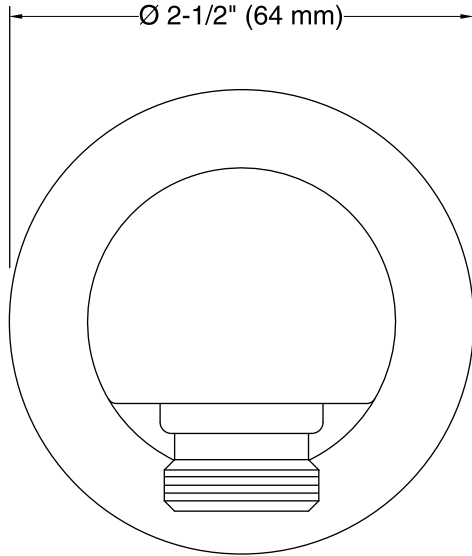

Technical Information

All product dimensions are nominal.

Notes

Install this product according to the installation instructions.