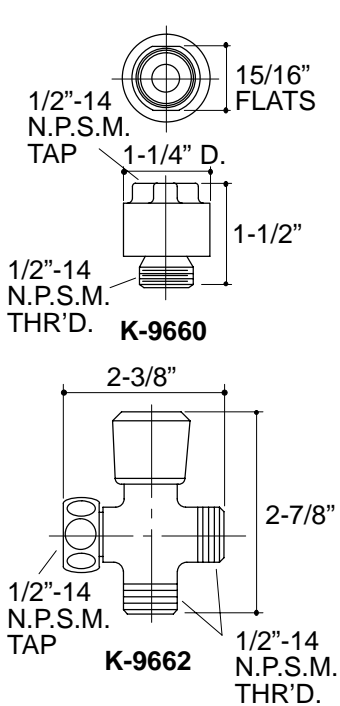

INTEGRATING COMPONENTS
K-9660

FEATURES

- Brass construction
- Accessories for Persona handshower system

COLORS/FINISHES

- CP Polished Chrome
- PB Polished Brass
- Other Refer to Faucets Price Book for additional finishes

SPECIFIED MODEL:

<p>K-9660 Vacuum Breaker</p> <p><input type="checkbox"/>CP <input type="checkbox"/>PB</p>	
<p>K-9662 Shower Arm Diverter Valve</p> <p><input type="checkbox"/>CP <input type="checkbox"/>PB <input type="checkbox"/>Other_____</p>	
<p>K-9664 Elbow With Flange</p> <p><input type="checkbox"/>CP <input type="checkbox"/>PB <input type="checkbox"/>Other_____</p>	

12

38

PRODUCT DIAGRAM