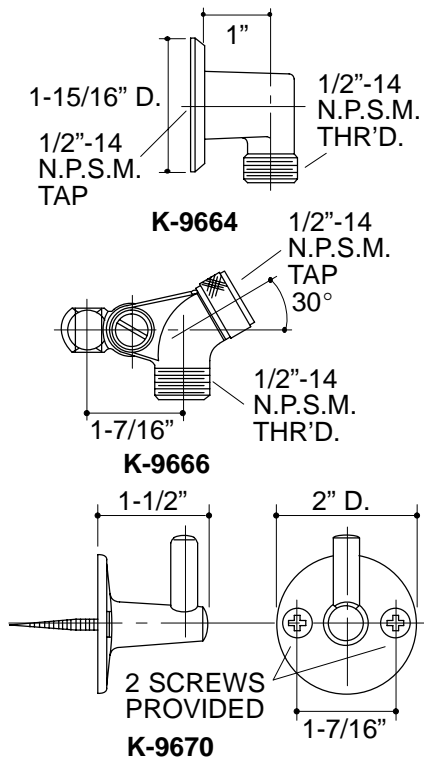

INTEGRATING COMPONENTS
K-9660

FEATURES

- Brass construction
- Accessories for Persona handshower system

COLORS/FINISHES

- CP Polished Chrome
- PB Polished Brass
- Other Refer to Faucets Price Book for additional finishes

SPECIFIED MODEL:

<p>K-9660 Vacuum Breaker</p> <p><input type="checkbox"/>CP <input type="checkbox"/>PB</p>	
<p>K-9662 Shower Arm Diverter Valve</p> <p><input type="checkbox"/>CP <input type="checkbox"/>PB <input type="checkbox"/>Other_____</p>	
<p>K-9664 Elbow With Flange</p> <p><input type="checkbox"/>CP <input type="checkbox"/>PB <input type="checkbox"/>Other_____</p>	

12

38

PRODUCT DIAGRAM