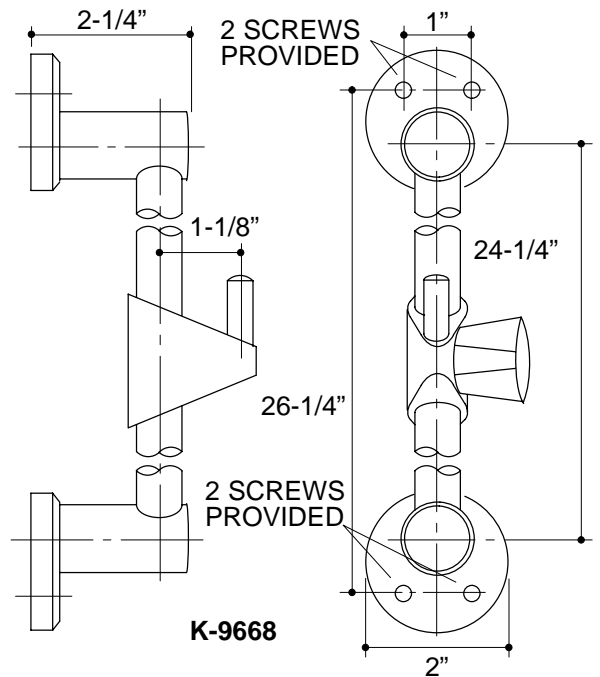

INTEGRATING COMPONENTS
K-9660

FEATURES

- Brass construction
- Accessories for Persona handshower system

COLORS/FINISHES

- CP Polished Chrome
- PB Polished Brass
- Other Refer to Faucets Price Book for additional finishes

SPECIFIED MODEL:

<p>K-9660 Vacuum Breaker</p> <p><input type="checkbox"/>CP <input type="checkbox"/>PB</p>	
<p>K-9662 Shower Arm Diverter Valve</p> <p><input type="checkbox"/>CP <input type="checkbox"/>PB <input type="checkbox"/>Other_____</p>	
<p>K-9664 Elbow With Flange</p> <p><input type="checkbox"/>CP <input type="checkbox"/>PB <input type="checkbox"/>Other_____</p>	

12

38

PRODUCT DIAGRAM