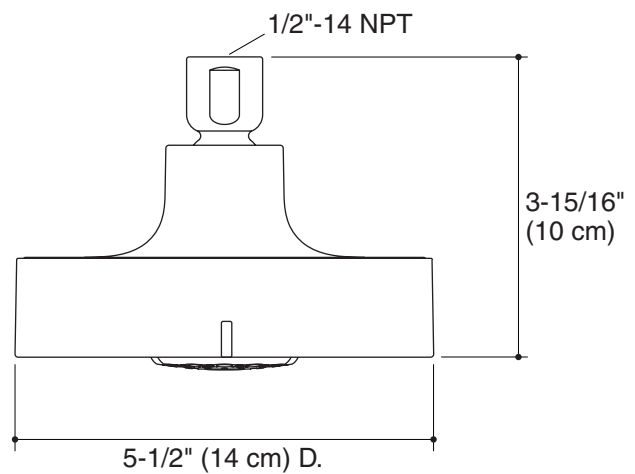

KOHLER® Roughing-In

K-965, K-966, K-997
TABORET®
SHOWERHEAD

Product Information

Applicable product:	
Single-function showerhead – 2.5 gallon (9.5 L) per minute flow rate	K-965
Multi-function showerhead – 2.5 gallon (9.5 L) per minute flow rate	K-966
Multi-function showerhead – Ecoefficient™, 1.75 gallon (6.6 L) per minute flow rate	K-997

Installation Notes

Install this product according to the installation guide.

K-965

K-966
K-997