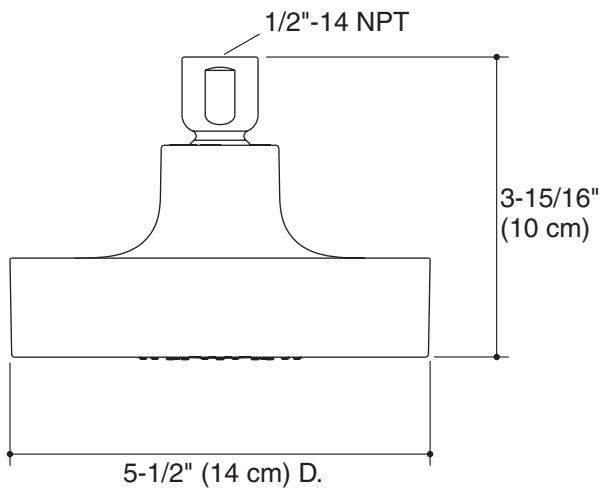

KOHLER® Roughing-In

K-965, K-966, K-997
TABORET®
SHOWERHEAD

Product Information

Applicable product:	
Single-function showerhead – 2.5 gallon (9.5 L) per minute flow rate	K-965
Multi-function showerhead – 2.5 gallon (9.5 L) per minute flow rate	K-966
Multi-function showerhead – Ecoefficient™, 1.75 gallon (6.6 L) per minute flow rate	K-997

Installation Notes

Install this product according to the installation guide.

K-965

K-966
K-997