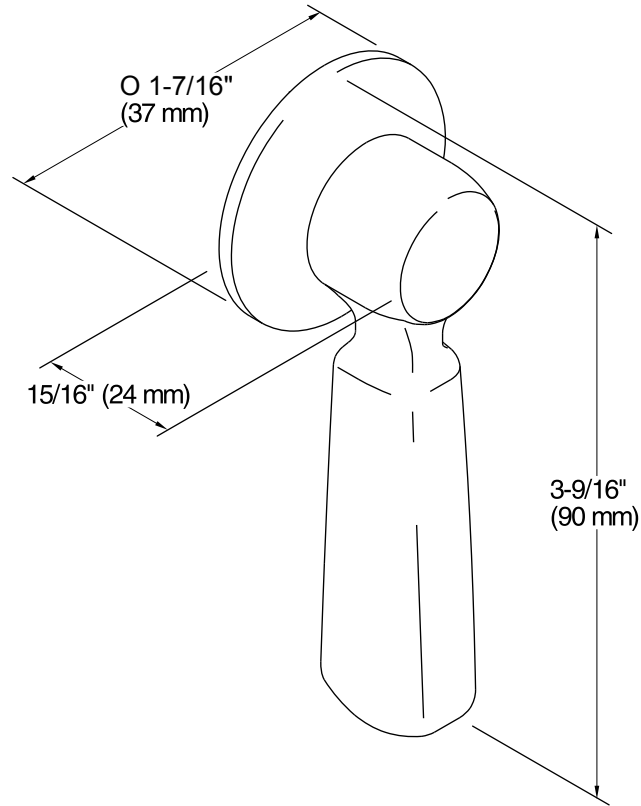

Technical Information

All product dimensions are nominal.

Notes

ADA, OBC, CSA B651 compliant when installed to the specific requirements of these regulations.