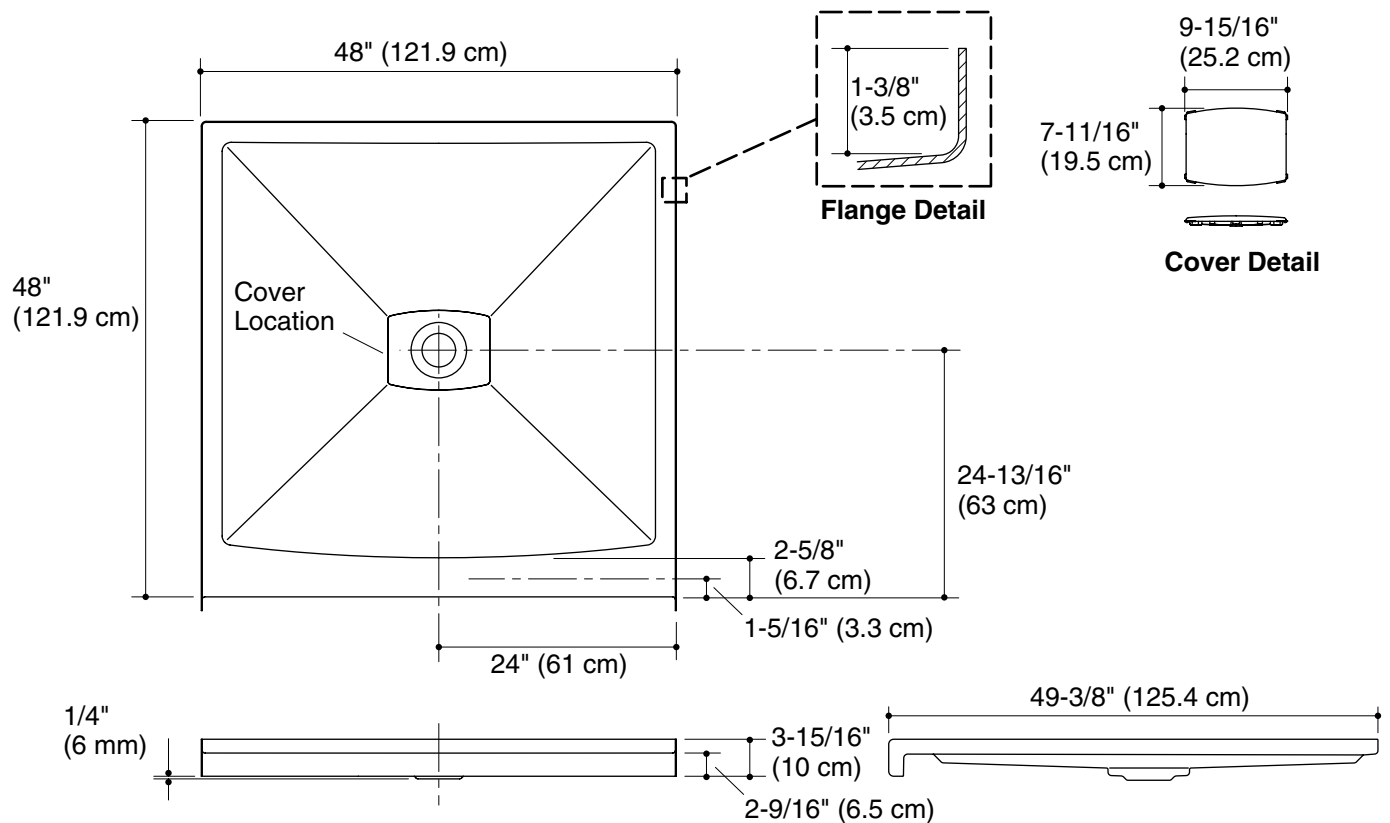

ARCHER™

Technical Information

Fixture*:	
Weight	54 lbs (24.5 kg)
Configuration	one-piece
Drain hole	3-3/8" (8.6 cm) D.
* Approximate measurements for comparison only.	
Included components:	
Removable cover	1062356

Installation Notes

Install this product according to the installation guide.

Shimming may be required to level the fixture.

Shimming may be required between the stud frame and the fixture.

The stud opening tolerance is +1/4" (6 mm), -0" (0 mm).

When fire rated construction is specified, dimensions are to the inside of the fire-rated wall.

Product Diagram

ARCHER™ FRP SHOWER RECEPTOR WITH REMOVABLE COVER

Page 2 of 2
1066258-4-B

THE BOLD LOOK
OF **KOHLER**®