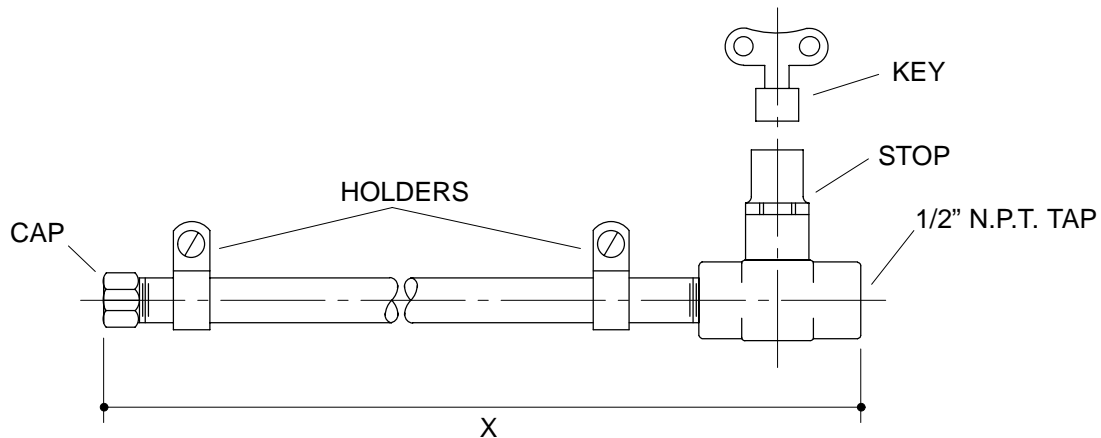

**Ordering Information**

Applicable flush pipe with loose key stop:	
36" perforated washdown pipe	K-9198
48" perforated washdown pipe	K-9199
60" perforated washdown pipe	K-9200
72" perforated washdown pipe	K-9213

Roughing-In Notes	X
36" perforated washdown pipe	35-1/2"
48" perforated washdown pipe	47-1/2"
60" perforated washdown pipe	59-1/2"
72" perforated washdown pipe	71-1/2"