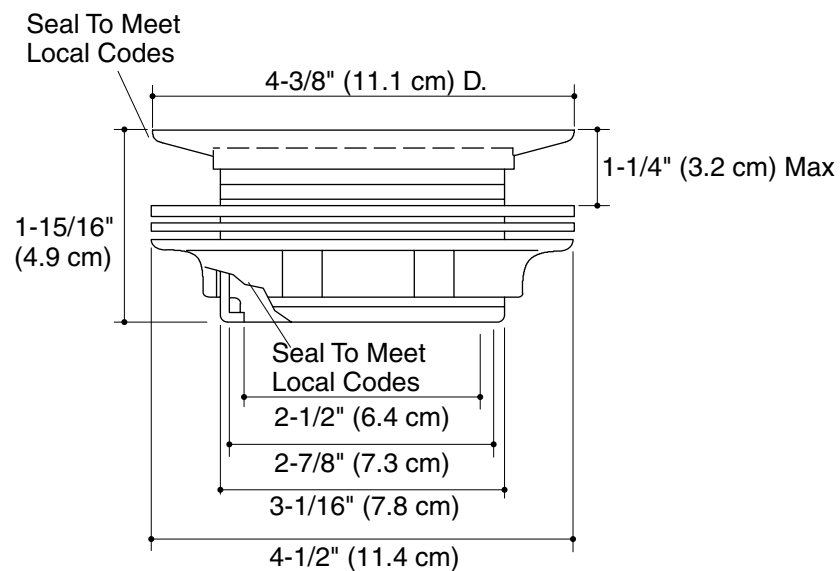

### Product Information

Applicable product:	
Shower drain	K-9132

### Installation Notes

Install this product according to the installation guide.

**K-9132**