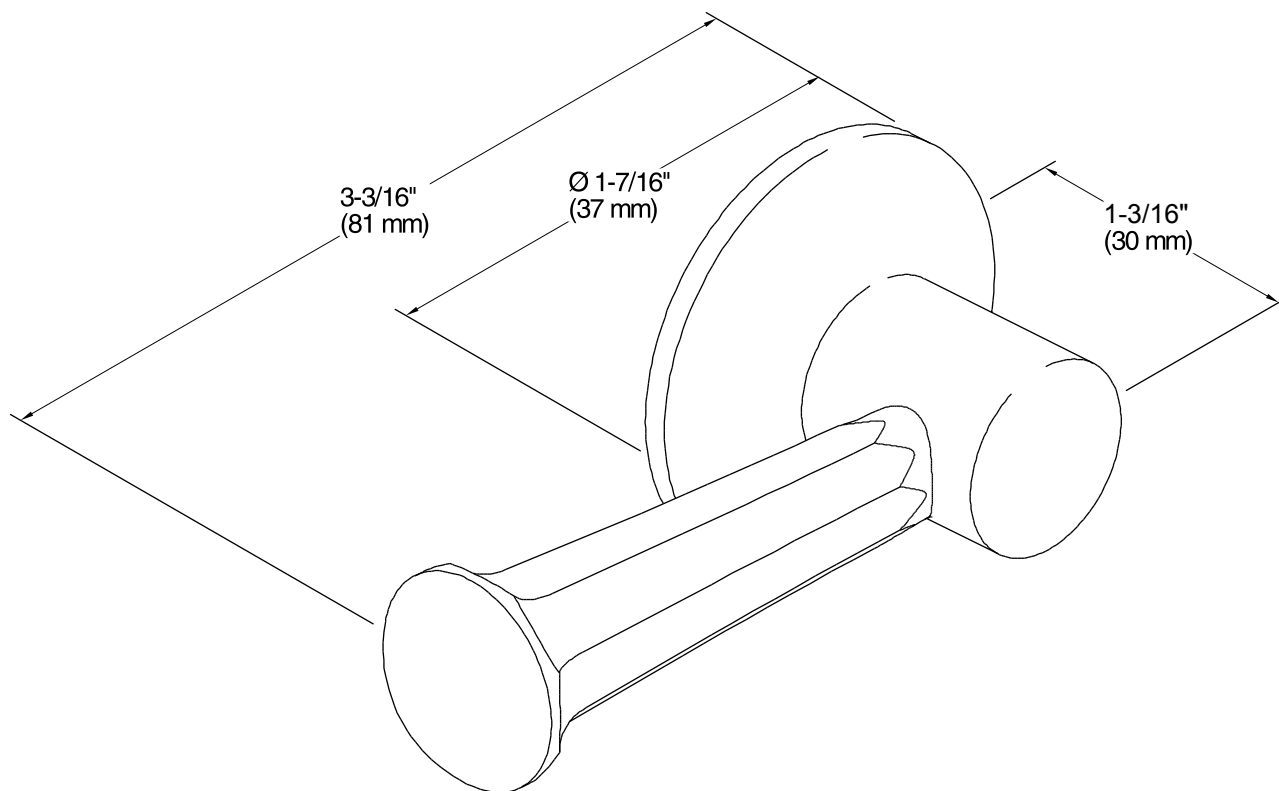

Features

- Mounts vertically.
- Premium metal construction for durability.
- KOHLER finishes resist corrosion and tarnish.
- For use with the K-3940 and K-3324 Kathryn one-piece toilets.
- Coordinates with other products in the Kathryn collection.

Technical Information

All product dimensions are nominal.