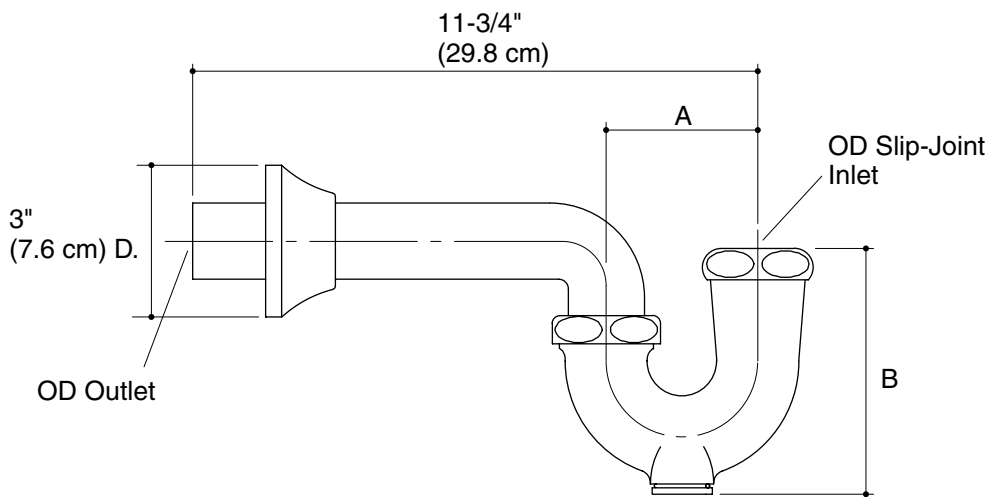

Product Information

Applicable product:	
P-trap with 1-1/4" OD inlet and 1-1/4" OD outlet	K-8998
P-trap with 1-1/4" OD inlet and 1-1/2" OD outlet	K-8999
P-trap with 1-1/2" OD inlet and 1-1/2" OD outlet	K-9000

Installation Notes

Install this product according to the installation guide.

	A	B	OD Outlet	OD Inlet
K-8998	2-3/4" (7 cm)	4-3/8" (11.1 cm)	1-1/4" (3.2 cm)	1-1/4" (3.2 cm)
K-8999	3" (7.6 cm)	4-7/8" (12.4 cm)	1-1/2" (3.8 cm)	1-1/4" (3.2 cm)
K-9000	3" (7.6 cm)	4-7/8" (12.4 cm)	1-1/2" (3.8 cm)	1-1/2" (3.8 cm)