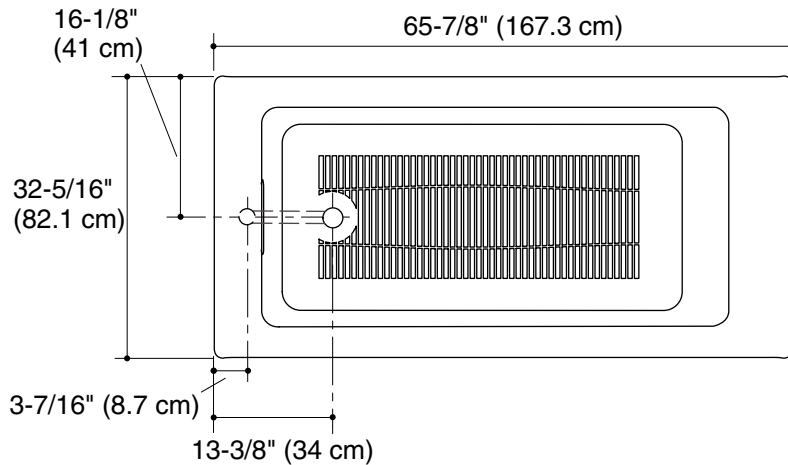

Technical Information

Fixture*:	
Bathing well:	
Basin area, bottom	45-3/4" (116.2 cm) x 21-3/8" (54.3 cm)
Basin area, top	60-7/8" (154.6 cm) x 30" (76.2 cm)
Weight	360 lbs (163.3 kg)
To overflow:	
Water depth	13-7/8" (35.2 cm)
Capacity	61 gal (231 L)
* Approximate measurements for comparison only.	
Drop-in cutout:	64-3/8" (163.5 cm) x 27-5/16" (69.4 cm)

Installation Notes

Install this product according to the installation guide.

Floor support under bath must provide for minimum of 61 lbs/square foot (296 kg/square meter) loading.

No change in measurements with drain shown. (K-7272)