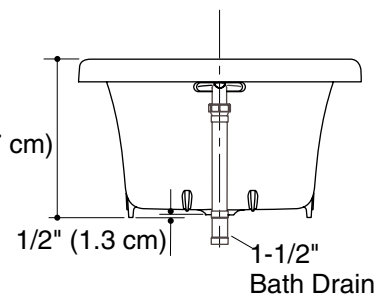

DROP-IN BATH K-896

Features

- Cast iron with Safeguard® finish
- Drop-in installation
- Integral grip rail along sides of bath
- Comfort Depth™ with low step-over height and slotted overflow increases bathing depth
- Optional wood seat available
- Less all trim
- 65-7/8" (167.3 cm) x 32-5/16" (82.1 cm) x 18" (45.7 cm)

Product Specification

The bath shall be made of cast iron with Safeguard finish. Product shall be 65-7/8" (167.3 cm) in length, 32-5/16" (82.1 cm) in width, and 18" (45.7 cm) in height. Bath shall be for drop-in installation. Product shall feature Comfort Depth with low step-over height and slotted overflow which increases bathing depth. Product shall feature integral grip rail along sides of bath. Product shall have optional wood seat available. Product shall be less all trim. Bath shall be Kohler Model K-896-_____.

Technical Information

Fixture*:	
Bathing well:	
Basin area, bottom	45-3/4" (116.2 cm) x 21-3/8" (54.3 cm)
Basin area, top	60-7/8" (154.6 cm) x 30" (76.2 cm)
Weight	360 lbs (163.3 kg)
To overflow:	
Water depth	13-7/8" (35.2 cm)
Capacity	61 gal (231 L)
* Approximate measurements for comparison only.	
Drop-in cutout:	64-3/8" (163.5 cm) x 27-5/16" (69.4 cm)

Installation Notes

Install this product according to the installation guide.

Floor support under bath must provide for minimum of 61 lbs/square foot (296 kg/square meter) loading.

No change in measurements with drain shown. (K-7272)