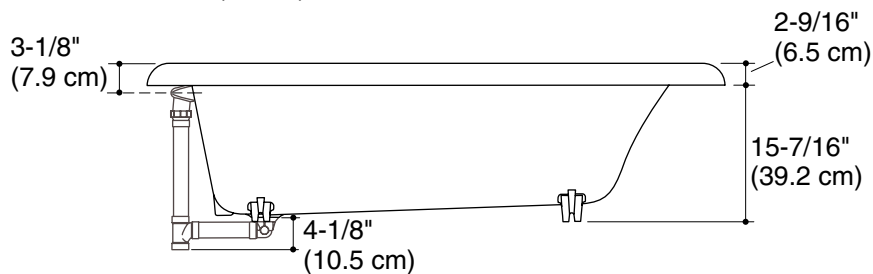

Product Diagram