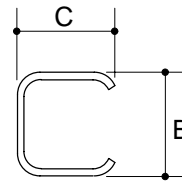

Ordering Information

Applicable stainless steel rim guards:	
9" for sides	K-8932
12" for front	K-8934
11" for Camerton sink	K-8935

Roughing-In Notes			
	A	B	C
K-8932	9"	1-9/16"	1-11/16"
K-8934	12"	1-9/16"	1-11/16"
K-8935	11"	1-11/16"	1-5/8"