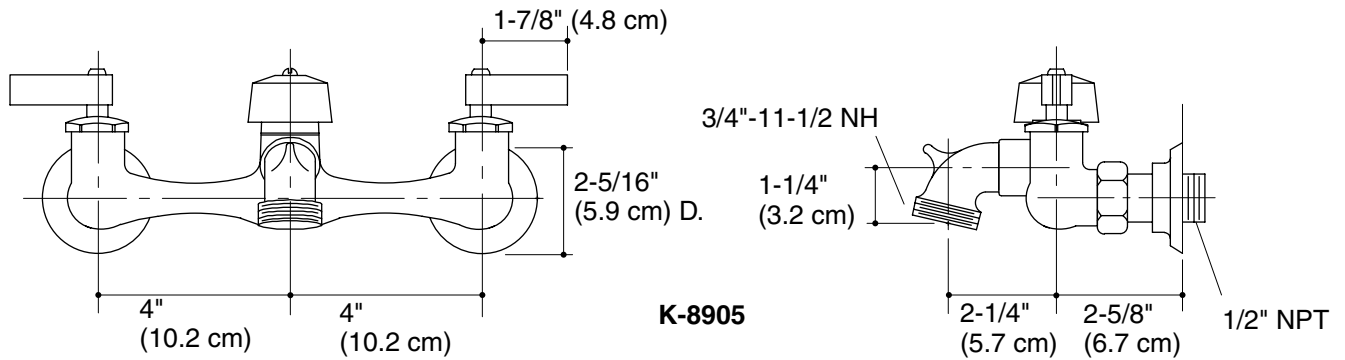

KOHLER® Roughing-In

K-8905, K-8906
KNOXFORD™
SERVICE SINK FAUCET

Product Information

Applicable product:	
Service sink faucet less loose key stops	K-8905
Service sink faucet with loose key stops	K-8906
Lever handles are ADA compliant	ADA

Installation Notes

Install this product according to the installation guide.

K-8905

K-8906