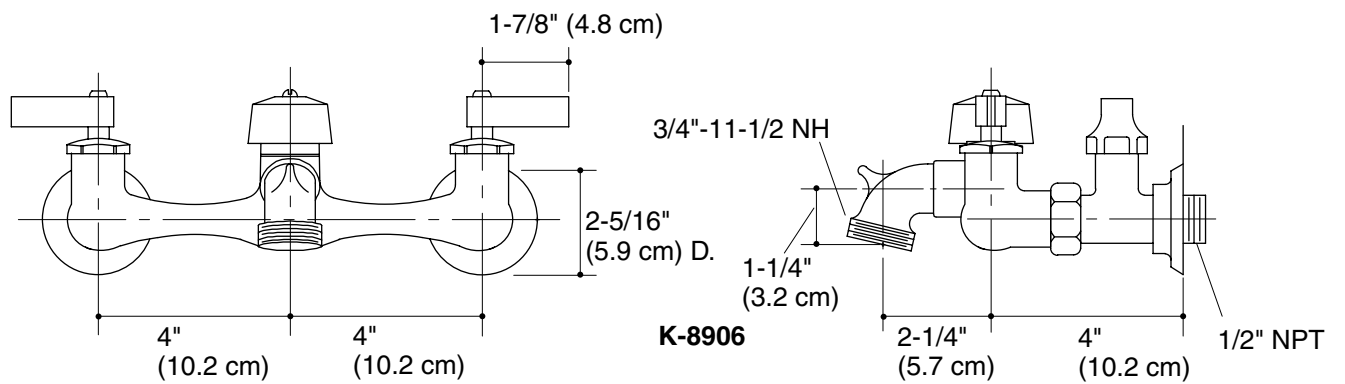

KOHLER® Roughing-In

K-8905, K-8906
KNOXFORD™
SERVICE SINK FAUCET

Product Information

Applicable product:	
Service sink faucet less loose key stops	K-8905
Service sink faucet with loose key stops	K-8906
Lever handles are ADA compliant	ADA

Installation Notes

Install this product according to the installation guide.

K-8905

K-8906