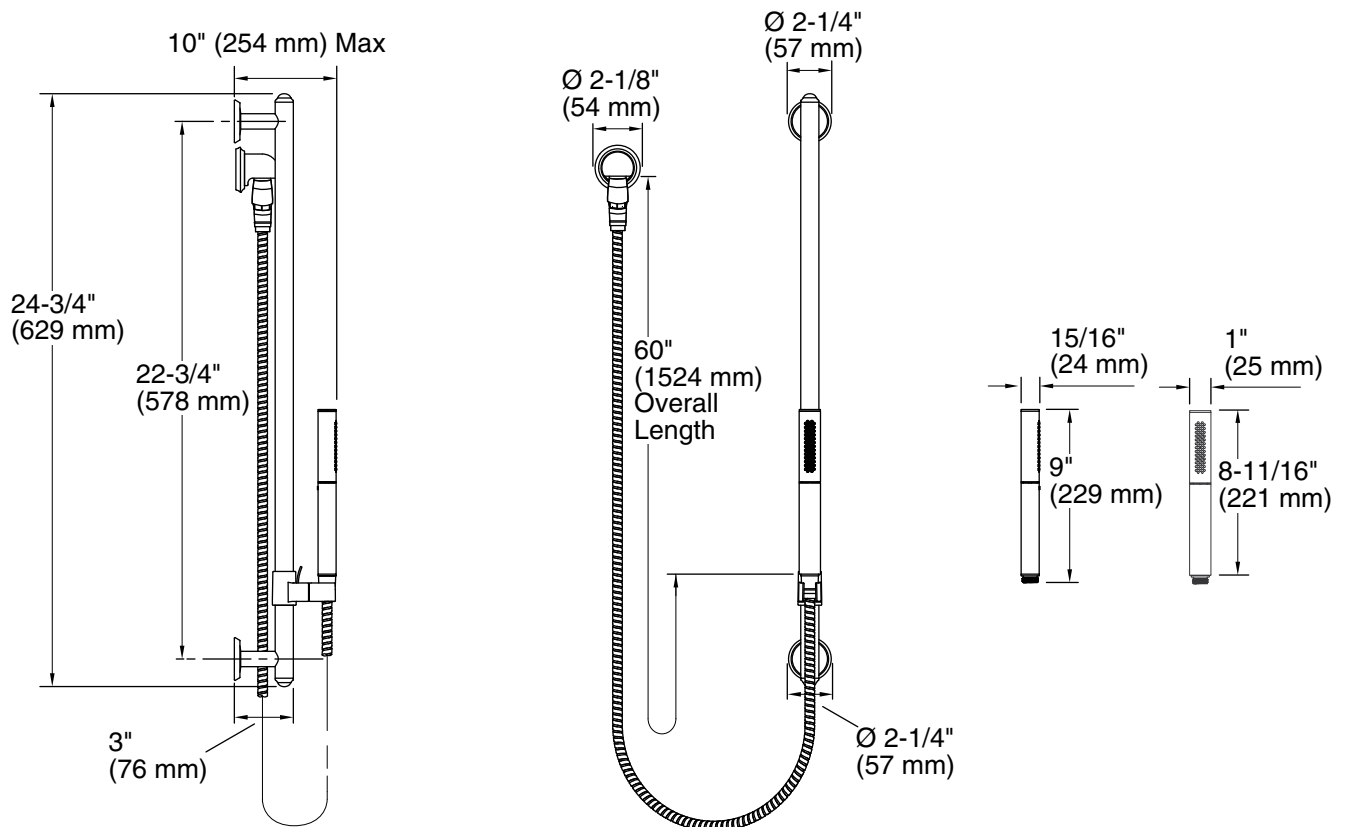

## Features

- Finish is engineered to resist corrosion and daily wear
- Black or grey handshower handle depending on finish ordered
- Adjustable handshower rotates to select wide coverage or concentrated spray options
- MasterClean™ spray nozzles to prohibit mineral build-up for easy cleaning
- Covered by KOHLER lifetime limited warranty
- Handshower offers 2.5 gal/min (9.5 l/min) maximum flow rate
- Includes handshower, slidebar, supply elbow, vacuum breaker, and 60" (1524 mm) metal shower hose
- 24-3/4" (629 mm) slidebar length offers a custom shower at various heights

## Product Specification

The handshower kit shall be 24-3/4" (629 mm) in length offering a custom shower at various heights. Kit shall feature a finish engineered to resist corrosion and daily wear. Kit shall feature black or grey handshower handle depending on finish ordered. Handshower shall rotate to select wide coverage or concentrated spray options. Handshower offers 2.5 gal/min (9.5 l/min) maximum flow rate. Kit shall feature MasterClean spray nozzles to prohibit mineral build-up for easy cleaning. Kit shall include handshower, slidebar, supply elbow, vacuum breaker, and 60" (1524 mm) metal shower hose. Kit shall be covered by the KOHLER lifetime limited warranty. Handshower kit shall be Kohler Model K-8487-\_\_\_\_\_.

## Installation Notes

Install this product according to the installation guide.

**IMPORTANT!** The sidebar must be mounted to stud framing at both the top and bottom mounting locations. Do not use or depend on plastic wall anchors to attach the sidebar.

Model includes handshower with vacuum breaker. Plumbing codes may require a vacuum breaker be installed in-line to handshowers. Consult with local plumbing codes.

Product Diagram