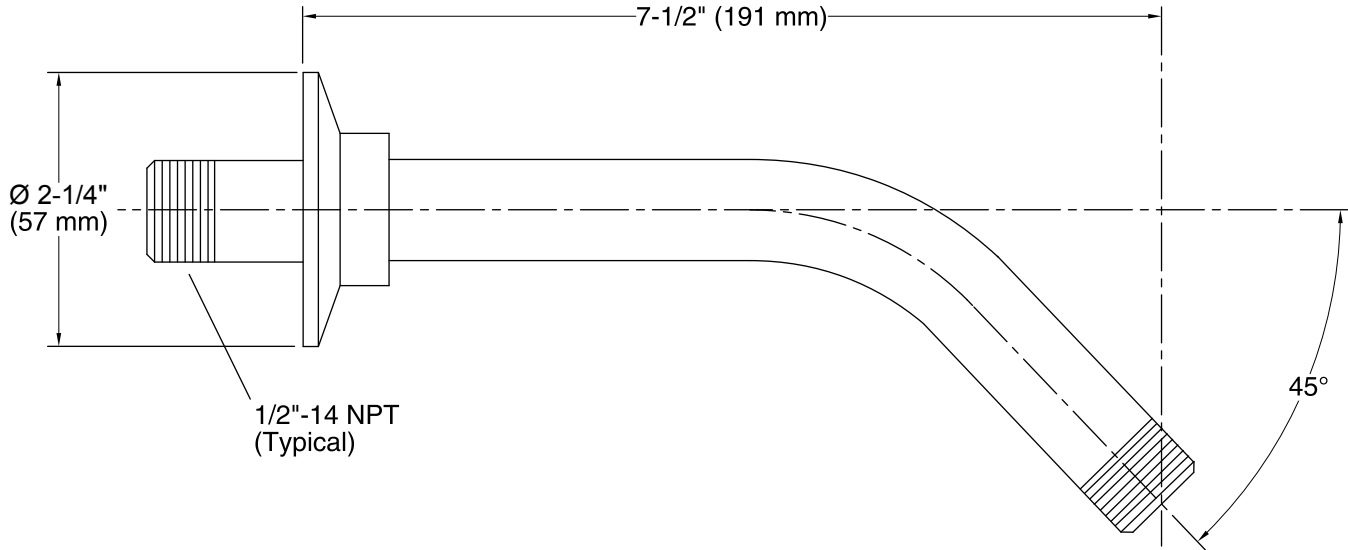

Features

- Metal construction.
- 1/2" -14 NPT thread both ends.
- Wall-mount flange.

Codes/Standards

None Applicable

KOHLER® Faucet Lifetime Limited Warranty

See website for detailed warranty information.

Available Color/Finishes

Technical Information

All product dimensions are nominal.

Notes

Install this product according to the installation guide.