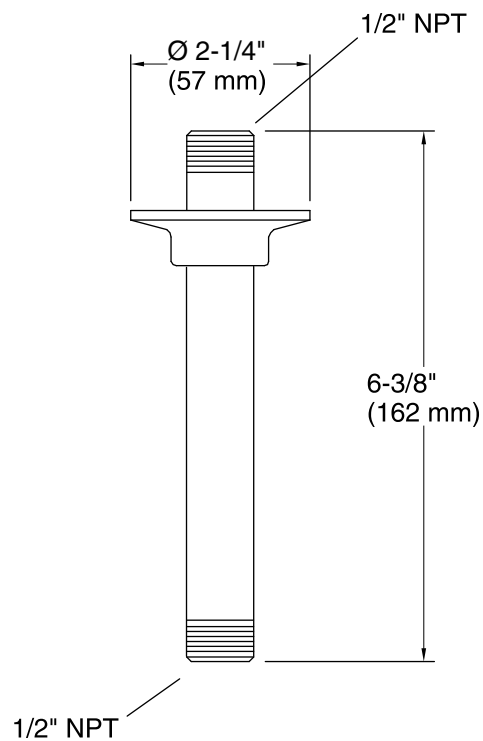

Features

- 1/2" NPT connection.
- For use with overhead rainheads.
- 6" (152 mm) shower arm.

Material

- Brass construction.
- KOHLER finishes resist corrosion and tarnishing.

Installation

- Ceiling-mount

Codes/Standards

Technical Information

All product dimensions are nominal.

Notes

Install this product according to the installation instructions.