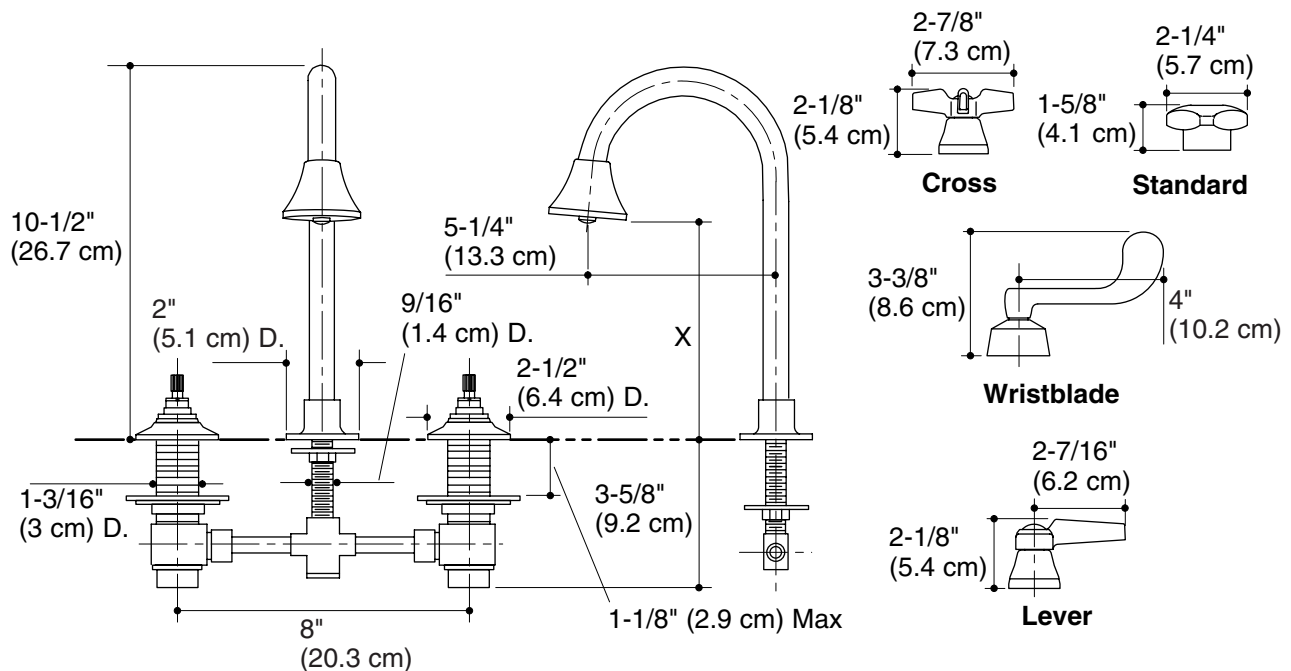

### Product Information

Applicable faucet:	
Base faucet with standard aerator but without handles or drain*	K-7303-K
Base faucet with vandal-resistant Water-Guard® aerator but without handles or drain*	K-7303-KE
Base faucet with rosespray (shown in illustration) but without handles or drain*	K-7303-KC
Applicable Triton handles:	
Standard handles	K-16012-2
Cross handles	K-16012-3
Lever handles	K-16012-4
Wristblade lever handles	K-16012-5
* Handles must be ordered to complete faucet.	
Cross and lever handles are ADA compliant.	<b>ADA</b>

### Installation Notes

Install this product according to the installation guide.

	X
With Aerator	5-1/4" (13.3 cm)
With Rosespray	6" (15.2 cm)