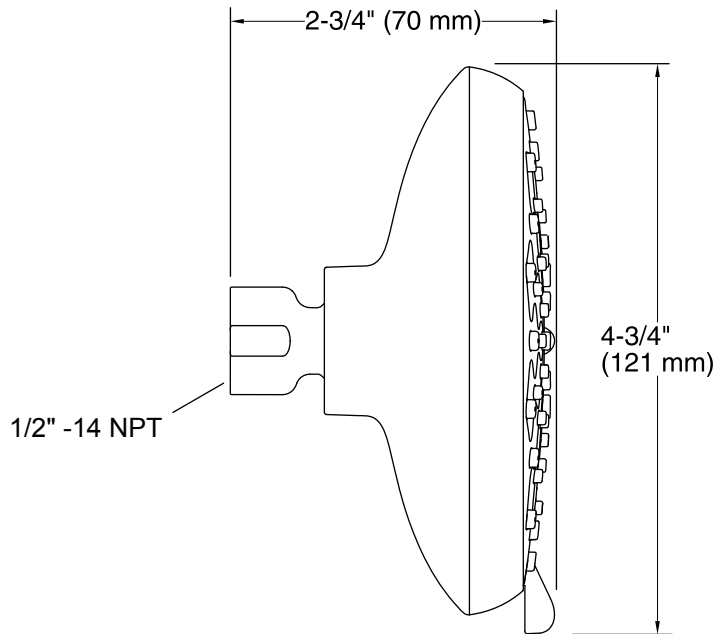

Features

- Showerhead features transitional nature-inspired design.
- Advanced spray engine provides three alternate experiences: wide coverage, intense drenching, and targeted spray.
- Wide coverage spray produces an encompassing spray for everyday use.
- Intense drenching spray delivers a forceful spray ideal for rinsing soap from hair.
- Targeted spray is a focused stream for targeting sore muscles or use as a utility spray.
- Simple thumb tab allows for a smooth transition between sprays.
- Spray nozzles cover full area of sprayhead.
- MasterClean™ sprayface is easy to clean.
- 2.0 gpm (gallons per minute) flow rate.
- 1/2-inch NPT connection.

Material

- KOHLER finishes resist corrosion and tarnishing.

Installation

- Wall-mount

Water Conservation & Rebates

- WaterSense®-labeled 2.0-gpm handshowers use up to 20 percent less water than standard 2.5-gpm handshowers, while still meeting strict performance guidelines.
- This product can help a building earn Water Efficiency points in the LEED® Green Building Rating System.

The multifunction showerhead shall feature three spray modes; wide coverage, medium coverage, and forceful spray options. Showerhead shall feature MasterClean spray nozzles to prohibit mineral build-up for easy cleaning. Showerhead shall feature 2.0 gal/min (7.6 l/min) maximum flow rate. Showerhead shall have 4-5/16" (110 mm) diameter sprayface and 1/2"-14 NPT connection. Multifunction showerhead shall be Kohler Model K-72425.

Technical Information

All measurements are nominal.

Pressure: 45 psi (3.1 bar)

Installation Notes

Install this product according to the installation guide.