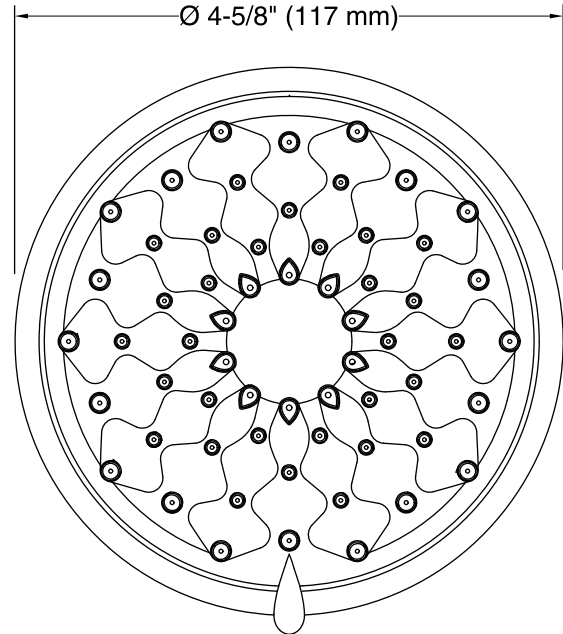

Features

- Showerhead features transitional nature-inspired design.
- Advanced spray engine provides three alternate experiences: wide coverage, intense drenching, and targeted spray.
- Wide coverage spray produces an encompassing spray for everyday use.
- Intense drenching spray delivers a forceful spray ideal for rinsing soap from hair.
- Targeted spray is a focused stream for targeting sore muscles or use as a utility spray.
- Simple thumb tab allows for a smooth transition between sprays.
- Spray nozzles cover full area of sprayhead.
- MasterClean™ sprayface is easy to clean.
- 2.0 gpm (gallons per minute) flow rate.
- 1/2-inch NPT connection.

Material

- KOHLER finishes resist corrosion and tarnishing.

Installation

- Wall-mount

Water Conservation & Rebates

- WaterSense®-labeled 2.0-gpm handshowers use up to 20 percent less water than standard 2.5-gpm handshowers, while still meeting strict performance guidelines.
- This product can help a building earn Water Efficiency points in the LEED® Green Building Rating System.

The multifunction showerhead shall feature three spray modes; wide coverage, medium coverage, and forceful spray options. Showerhead shall feature MasterClean spray nozzles to prohibit mineral build-up for easy cleaning. Showerhead shall feature 2.0 gal/min (7.6 l/min) maximum flow rate. Showerhead shall have 4-5/16" (110 mm) diameter sprayface and 1/2"-14 NPT connection. Multifunction showerhead shall be Kohler Model K-72425.