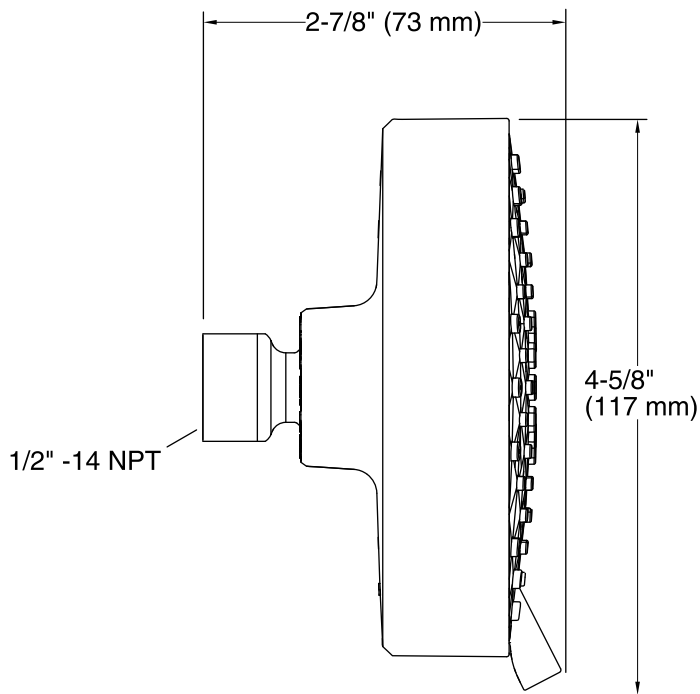

Features

- Showerhead features contemporary design.
- Advanced spray engine provides three alternate experiences: wide coverage, intense drenching, and targeted spray.
- Wide coverage spray produces an encompassing spray for everyday use.
- Intense drenching spray delivers a forceful spray ideal for rinsing soap from hair.
- Targeted spray is a focused stream for targeting sore muscles or use as a utility spray.
- Simple thumb tab allows for a smooth transition between sprays
- Spray nozzles cover full area of sprayhead.
- MasterClean™ sprayface is easy to clean.
- 2.0 gpm (gallons per minute) showerhead flow rate.
- 1/2-inch NPT connection.

Material

- KOHLER finishes resist corrosion and tarnishing.

Installation

- Wall-mount.

Water Conservation & Rebates

- WaterSense®-labeled 2.0-gpm handshowers use up to 20 percent less water than standard 2.5-gpm handshowers, while still meeting strict performance guidelines.
- This product can help a building earn Water Efficiency points in the LEED® Green Building Rating System.

Product Specification

The multifunction showerhead shall feature three spray modes; wide coverage, medium coverage, and forceful spray. Showerhead shall feature MasterClean spray nozzles to prohibit mineral build-up for easy cleaning. Showerhead shall feature 2.0 gal/min (7.6 l/min) maximum flow rate. Showerhead shall have 4-5/16" (110 mm) diameter sprayface and 1/2"-14 NPT connection. Multifunction showerhead shall be Kohler Model K-72419.

Technical Information

All measurements are nominal.

Pressure: 45 psi (3.1 bar)

Installation Notes

Install this product according to the installation guide.