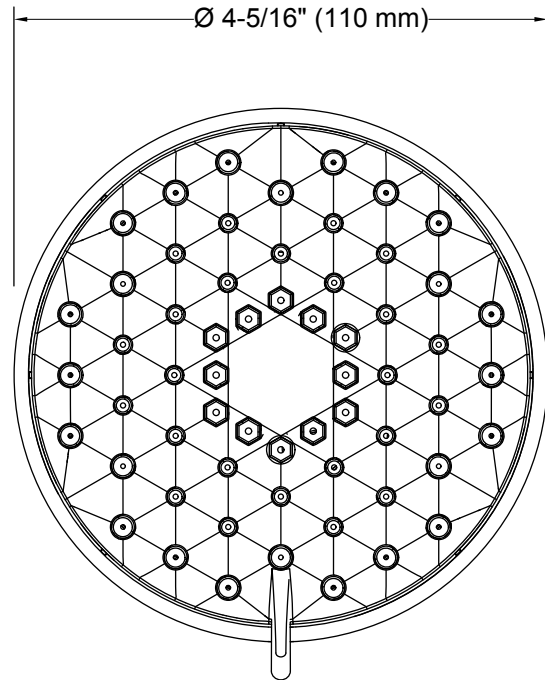

Features

- Showerhead features contemporary design.
- Advanced spray engine provides three alternate experiences: wide coverage, intense drenching, and targeted spray.
- Wide coverage spray produces an encompassing spray for everyday use.
- Intense drenching spray delivers a forceful spray ideal for rinsing soap from hair.
- Targeted spray is a focused stream for targeting sore muscles or use as a utility spray.
- Simple thumb tab allows for a smooth transition between sprays
- Spray nozzles cover full area of sprayhead.
- MasterClean™ sprayface is easy to clean.
- 2.0 gpm (gallons per minute) showerhead flow rate.
- 1/2-inch NPT connection.

Material

- KOHLER finishes resist corrosion and tarnishing.

Installation

- Wall-mount.

Water Conservation & Rebates

- WaterSense®-labeled 2.0-gpm handshowers use up to 20 percent less water than standard 2.5-gpm handshowers, while still meeting strict performance guidelines.
- This product can help a building earn Water Efficiency points in the LEED® Green Building Rating System.

Product Specification

The multifunction showerhead shall feature three spray modes; wide coverage, medium coverage, and forceful spray. Showerhead shall feature MasterClean spray nozzles to prohibit mineral build-up for easy cleaning. Showerhead shall feature 2.0 gal/min (7.6 l/min) maximum flow rate. Showerhead shall have 4-5/16" (110 mm) diameter sprayface and 1/2"-14 NPT connection. Multifunction showerhead shall be Kohler Model K-72419.