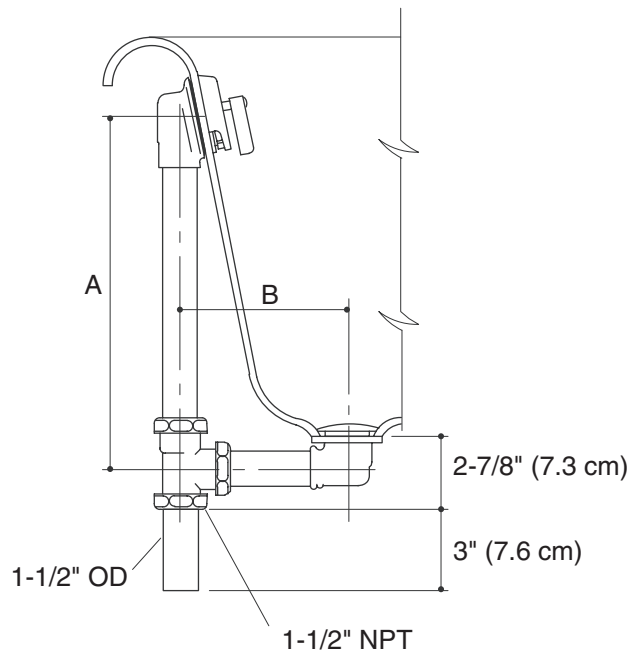

KOHLER®

Roughing-In

K-7145, K-7158, K-7159, K-7178
BATH DRAIN

Product Information

Applicable product:	
Bath drain for Kathryn® bath whirlpool (through-the-floor)	K-7145
Vintage® bath drain (through-the-floor)	K-7158
Vintage® bath drain (above-the-floor)	K-7159
Bath drain for Revival® 5' (1.5 m) bath whirlpool (above- or through-the-floor)	K-7178

Installation Notes

Install this product according to the installation guide.

	A	B
K-7145	20-7/16" (51.9 cm)	13-1/16" (33.2 cm)
K-7158	17-1/4" (43.8 cm)	7" (17.8 cm)
K-7159	17-1/4" (43.8 cm)	7" (17.8 cm)
K-7178	15-3/4" (40 cm)	7" (17.8 cm)