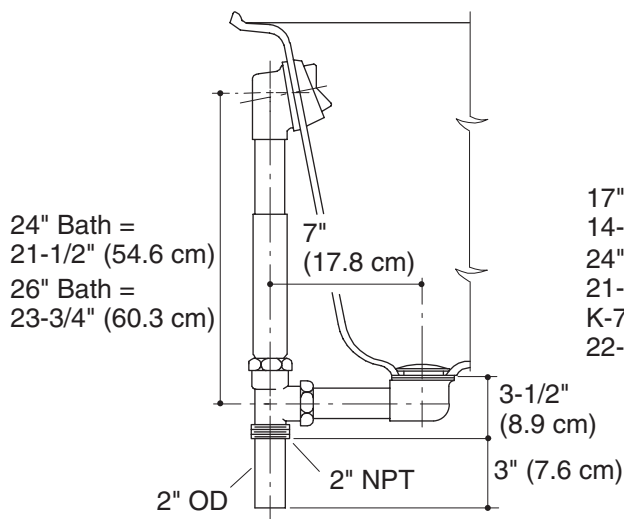

Product Information

Applicable product:	
Bath drain with 1-1/2" OD drain connection	K-7147-AF
Bath drain with 2" OD drain connection	K-7167
Bath drain with 1-1/2" OD drain connection	K-7169-AF

Installation Notes

Install this product according to the installation guide.

K-7167

K-7147-AF
K-7169-AF