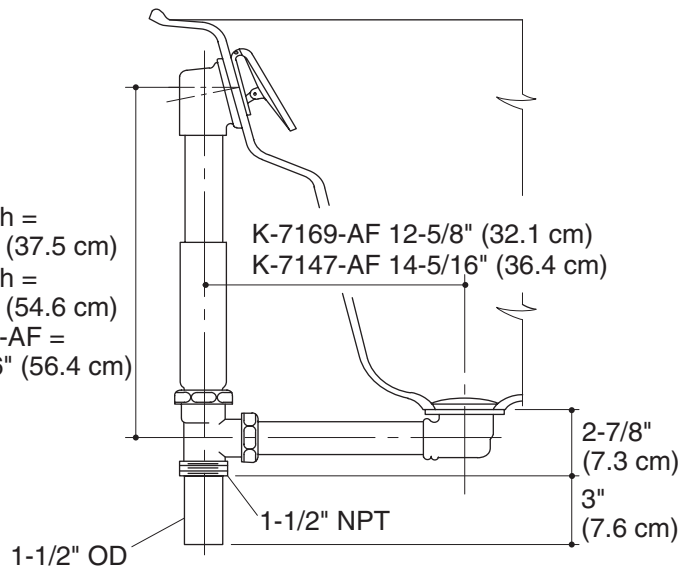

Product Information

Applicable product:	
Bath drain with 1-1/2" OD drain connection	K-7147-AF
Bath drain with 2" OD drain connection	K-7167
Bath drain with 1-1/2" OD drain connection	K-7169-AF

Installation Notes

Install this product according to the installation guide.

K-7167

K-7147-AF
K-7169-AF