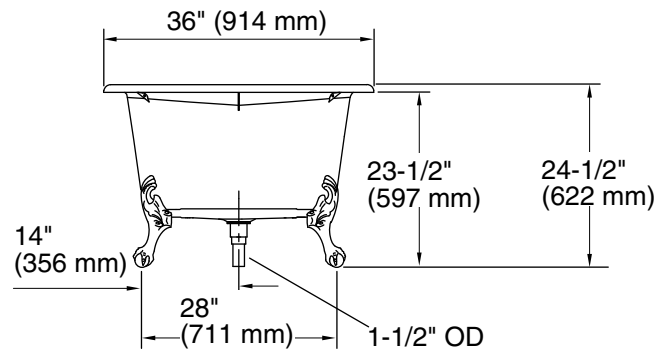

Features

- Cast iron with Safeguard® finish
- Optional K-1491 pillow
- Optional K-1601 footstop
- 66" (1676 mm) x 36" (914 mm) x 24-1/2" (622 mm) [height with feet]

Codes/Standards Applicable

Specified model meets or exceeds the following:

Product Specification

The bath shall be made of cast iron with Safeguard finish. Product shall be 66" (1676 mm) in length, 36" (914 mm) in width, and 24-1/2" (622 mm) in height [height with feet]. Product shall be have an optional K-1491 bath pillow, and an optional K-1601 footstop. Bath shall be Kohler Model K-710-____-____.

Fixture*:	
Bathing well:	
Basin area, bottom	47-1/2" (1207 mm) x 25" (635 mm)
Basin area, top	55" (1397 mm) x 29" (737 mm)
Weight	375 lbs (170.1 L)
To overflow:	
Water depth	12-5/8" (321 mm)
Capacity	64 gal (242.3 L)
* Approximate measurements for comparison only.	

Product Diagram