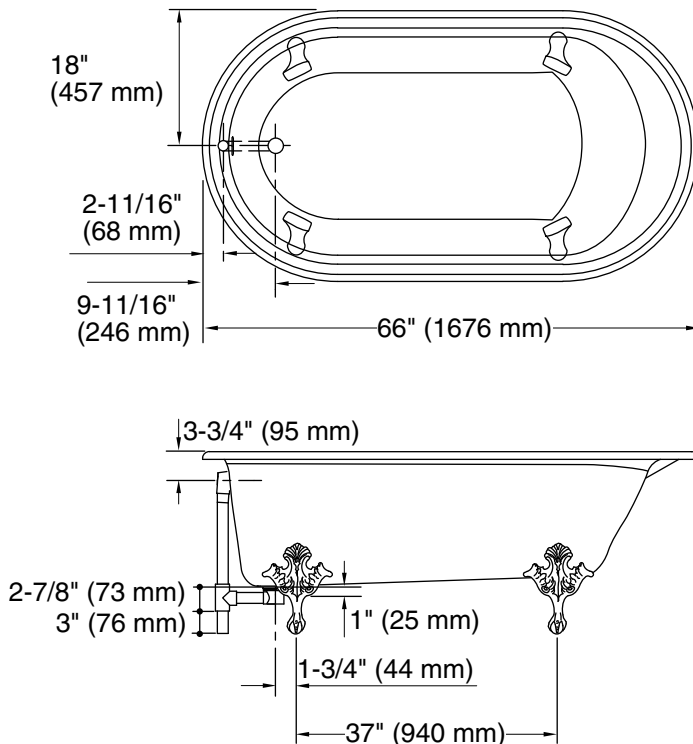

Features

- Cast iron with Safeguard® finish
- Optional K-1491 pillow
- Optional K-1601 footstop
- 66" (1676 mm) x 36" (914 mm) x 24-1/2" (622 mm) [height with feet]

Codes/Standards Applicable

Specified model meets or exceeds the following:

Product Specification

The bath shall be made of cast iron with Safeguard finish. Product shall be 66" (1676 mm) in length, 36" (914 mm) in width, and 24-1/2" (622 mm) in height [height with feet]. Product shall be have an optional K-1491 bath pillow, and an optional K-1601 footstop. Bath shall be Kohler Model K-710-____-____.

Fixture*:	
Bathing well:	
Basin area, bottom	47-1/2" (1207 mm) x 25" (635 mm)
Basin area, top	55" (1397 mm) x 29" (737 mm)
Weight	375 lbs (170.1 L)
To overflow:	
Water depth	12-5/8" (321 mm)
Capacity	64 gal (242.3 L)
* Approximate measurements for comparison only.	

Installation Notes

Install this product according to the installation guide.

Floor support under the bath must provide for a minimum of 57 lbs/square foot (276 kg/square meter) loading.

No change in measurements if connected with drain illustrated. (K-7178)