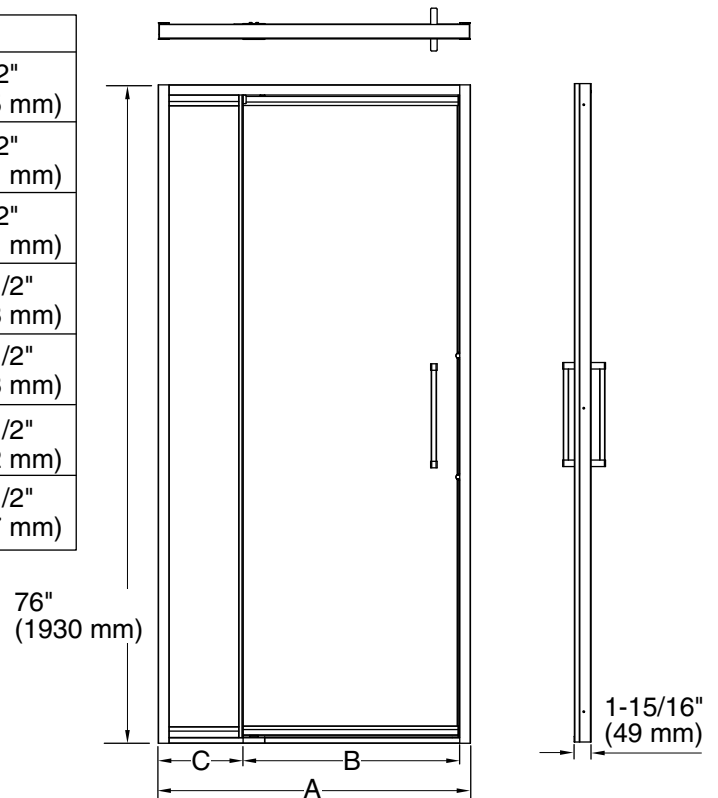

Installation Notes

Install this product according to the installation guide.

NOTICE: To install as a steam enclosure, the typical vertical opening for a steam door is 76-3/4" (1950 mm) with a minimum height of 76-5/8" (1946 mm) and a maximum height of 77" (1956 mm).

NOTICE: To install as a non-steam enclosure, the vertical opening should be 76-5/8" (1946 mm) or greater.

Recommended two person installation.

Model	A (Min-Max)	B (Min-Max)	C
K-705800 K-705814	30" (762 mm) - 33" (838 mm)	20-1/4" (514 mm) - 23-1/4" (591 mm)	6-1/2" (165 mm)
K-705802 K-705816	33" (838 mm) - 36" (914 mm)	20-1/4" (514 mm) - 23-1/4" (591 mm)	9-1/2" (241 mm)
K-705804 K-705818	36" (914 mm) - 39" (991 mm)	23-1/4" (591 mm) - 26-1/4" (667 mm)	9-1/2" (241 mm)
K-705806 K-705820	39" (991 mm) - 42" (1067 mm)	23-1/4" (591 mm) - 26-1/4" (667 mm)	12-1/2" (318 mm)
K-705808 K-705822	45" (1143 mm) - 48" (1219 mm)	29-1/4" (743 mm) - 32-1/4" (819 mm)	12-1/2" (318 mm)
K-705810 K-705824	57" (1448 mm) - 60" (1524 mm)	29-1/4" (743 mm) - 32-1/4" (819 mm)	24-1/2" (622 mm)
K-705812 K-705826	69" (1753 mm) - 72" (1829 mm)	29-1/4" (743 mm) - 32-1/4" (819 mm)	36-1/2" (927 mm)

Product Diagram