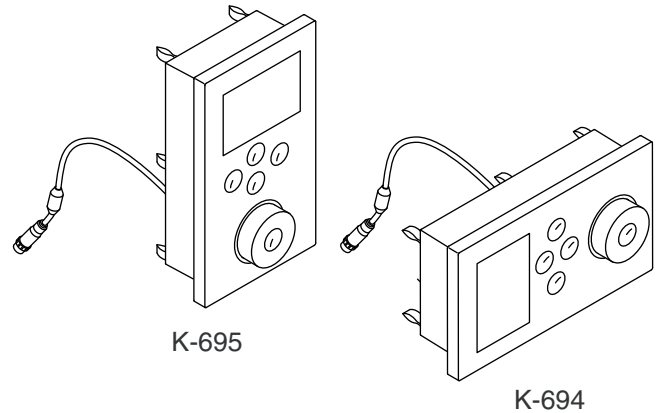

Features

- Digitally controlled
- Controls shower, music, lights, steam and a chromatherapy rain panel
- One touch control of 6 valve outlets
- Custom and pre-programmed showering experiences
- 6 user presets
- Connects to the media server via Ethernet or wireless connection
- High-temperature limit setting for added safety
- Low profile design
- Easy to clean
- Mounts within a standard 2x4 wall
- Interface installs after the finished wall is complete
- Auxiliary interface is available with a 30 ft (9.1 m) cable

DIGITAL INTERFACE
K-694
ALSO K-695

Codes/Standards Applicable

Specified model meets or exceeds the following:

- FCC Part 15
- UL 1951

Colors/Finishes

- 1CP: Complements Chrome Finishes
- 1SN: Complements Nickel Finishes
- 1AF: Complements French Gold and Brushed Bronze

Product Specification

The digitally controlled interface shall mount within a standard 2x4 stud wall. The interface shall install after the finished wall is complete, and shall be easy to clean. The interface shall include a high-temperature limit setting for added safety. The interface shall feature one touch control of 6 valve outlets, with 6 programmable user presets, custom and pre-programmed showering experiences, and a low profile design. An auxiliary interface shall be available with a 30 ft (9.1 m) cable. The interface shall control the shower, music, lights and a chromatherapy rain panel. The interface shall connect to the media server via Ethernet or wireless connection. The interface shall be Kohler Model K-____-_____.