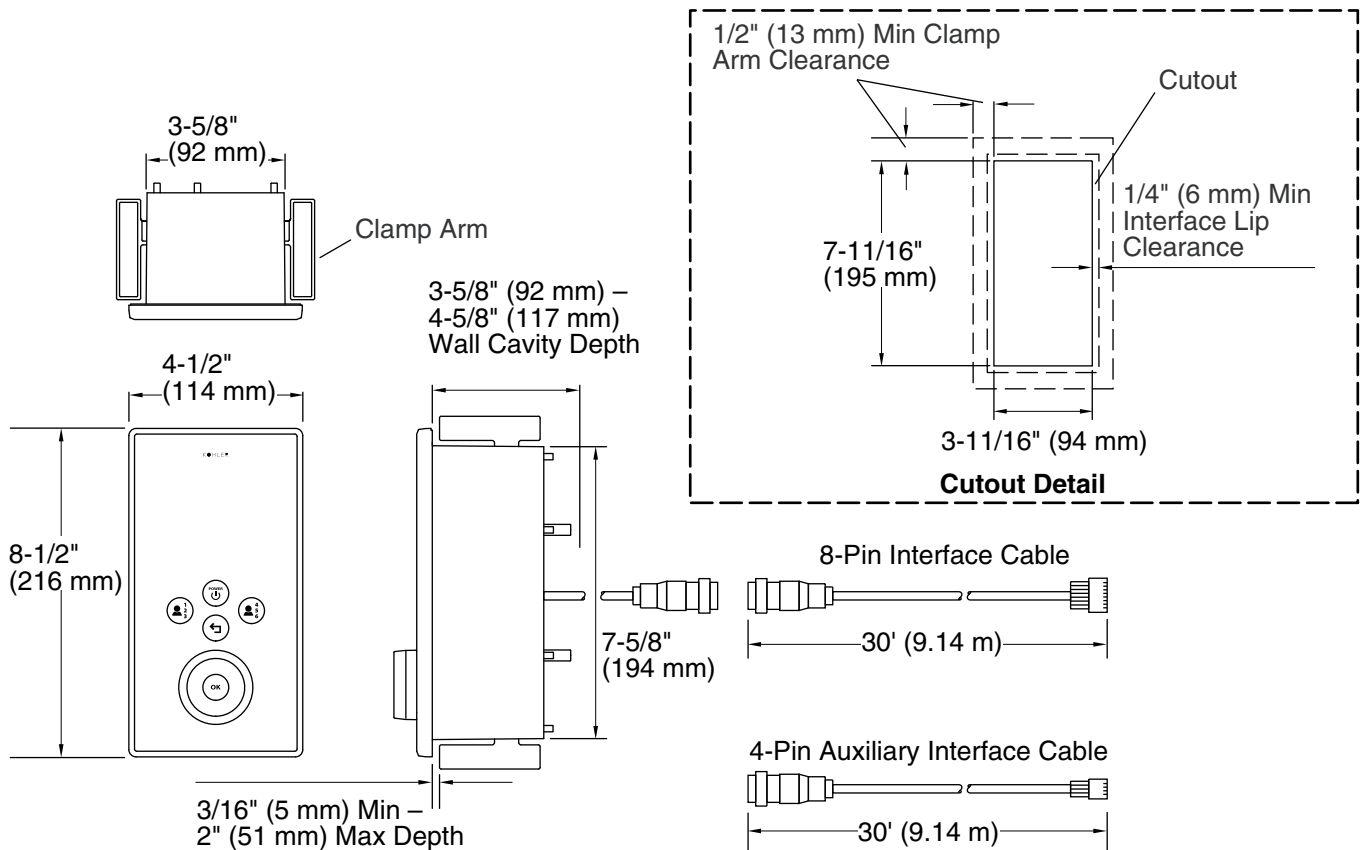

Features

- Digitally controlled
- Controls shower, music, lights, steam and a chromatherapy rain panel
- One touch control of 6 valve outlets
- Custom and pre-programmed showering experiences
- 6 user presets
- Connects to the media server via Ethernet or wireless connection
- High-temperature limit setting for added safety
- Low profile design
- Easy to clean
- Mounts within a standard 2x4 wall
- Interface installs after the finished wall is complete
- Auxiliary interface is available with a 30 ft (9.1 m) cable

Product Specification

The digitally controlled interface shall mount within a standard 2x4 stud wall. The interface shall install after the finished wall is complete, and shall be easy to clean. The interface shall include a high-temperature limit setting for added safety. The interface shall feature one touch control of 6 valve outlets, with 6 programmable user presets, custom and pre-programmed showering experiences, and a low profile design. An auxiliary interface shall be available with a 30 ft (9.1 m) cable. The interface shall control the shower, music, lights and a chromatherapy rain panel. The interface shall connect to the media server via Ethernet or wireless connection. The interface shall be Kohler Model K-____-_____.

Installation Notes

Install this product according to the installation guide.

Wall sleeve will accommodate finished wall thickness of 3/16" (5 mm) to 2" (51 mm).

End wall installation requires a 2x6 wall construction.