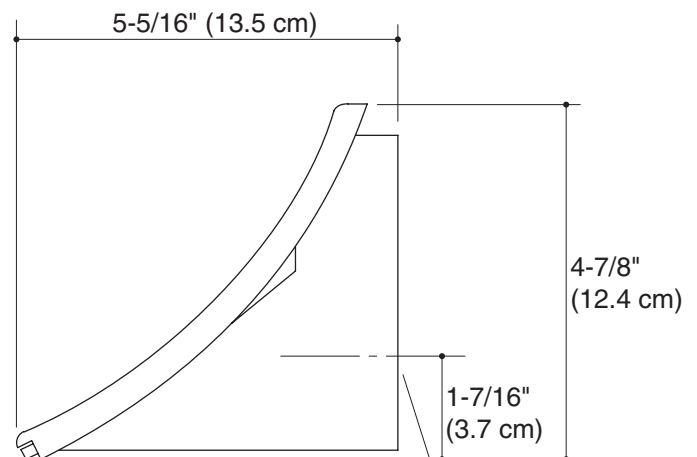

Product Information

Applicable product:	
Bath spout	K-6946

Installation Notes

Install this product according to the installation guide.

1/2" (1.3 cm) Nom (5/8" OD) Tube
1-1/4" (3.2 cm) Min
1-11/16" (4.3 cm) Max