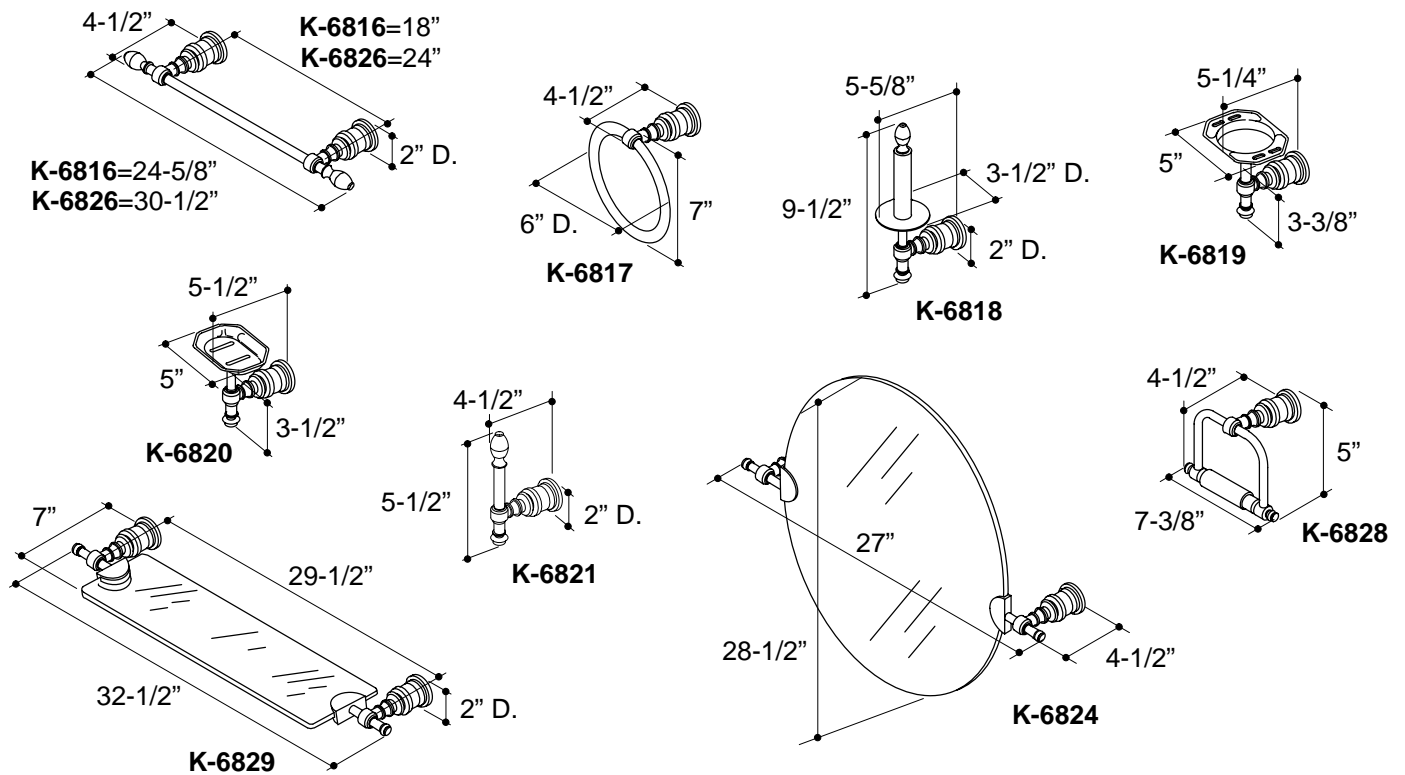

Ordering Information

Applicable product:	
18" towel bar	K-6816
Towel ring	K-6817
Vertical toilet tissue holder	K-6818
Tumbler and toothbrush holder	K-6819-GD
Soap dish	K-6820
Robe hook	K-6821
Mirror	K-6824
24" towel bar	K-6826
Horizontal toilet tissue holder	K-6828
Glass shelf	K-6829

K-6816 IV Georges Brass Accessories
115014-1-BA (A)

NOTES: