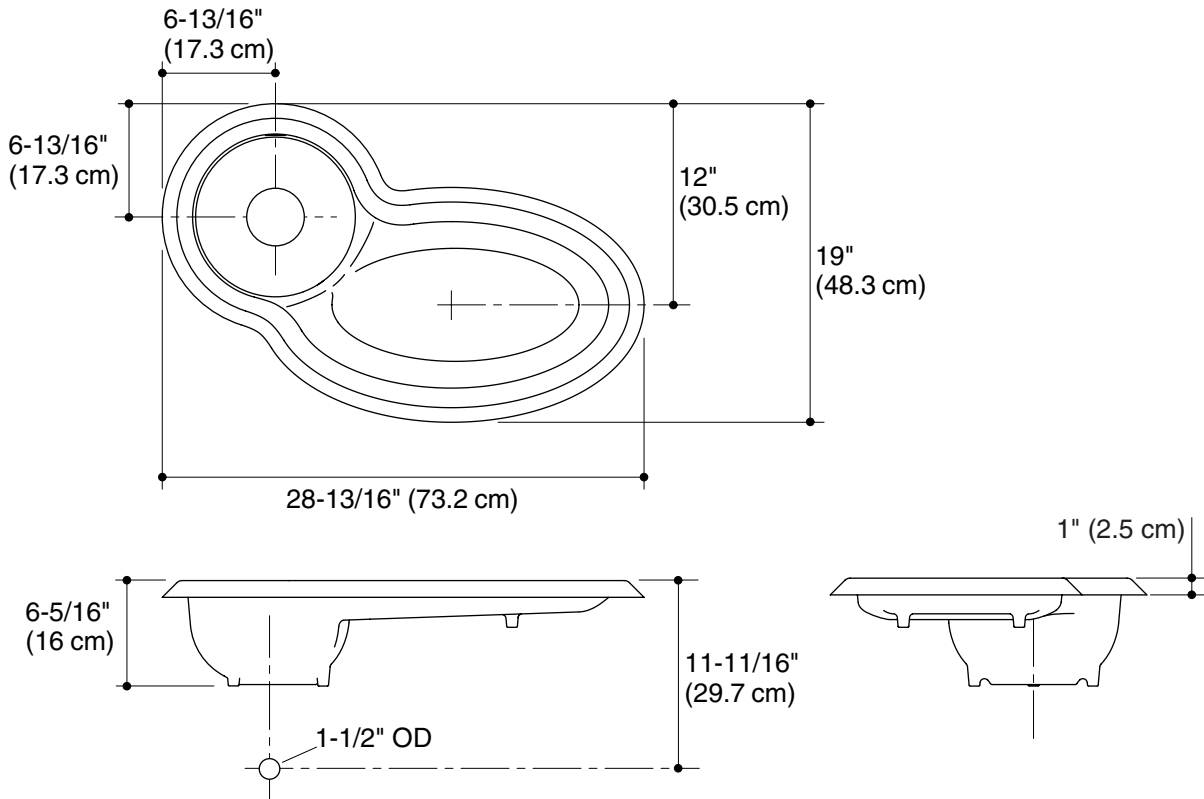

Technical Information

Fixture*:	
Basin area	9-7/8" (25.1 cm) x 9-7/8" (25.1 cm)
Wet work surface	17-1/16" (43.3 cm) x 10-7/16" (26.5 cm)
Water depth	5-5/8" (14.3 cm)
Drain hole	3-5/8" (9.2 cm) D.
* Approximate measurements for comparison only.	

Installation Notes

Install this product according to the installation guide.

Product Diagram