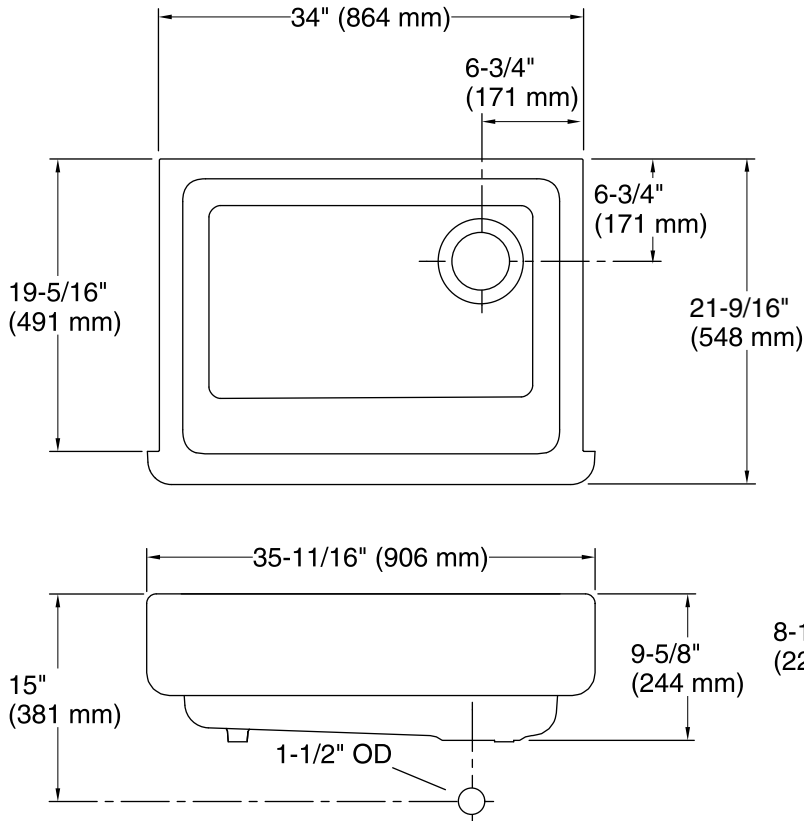

Whitehaven®
Under-mount Apron Front Kitchen Sink
K-6489

Features

- 36-inch minimum base cabinet width.
- Acid-resistant enamel finish.
- Under-mount.
- Single bowl.
- No faucet holes.
- Offset drain basin slopes toward drain to minimize water from pooling.
- Self-Trimming® apron overlaps cabinet face for easy installation and beautiful results.
- 35-11/16" (907 mm) x 21-9/16" (548 mm)

Technical Information

All product dimensions are nominal.

Bowl configuration:	Single
Installation:	Under-mount
Min. base cabinet width:	36" (914 mm)
Bowl area (Only):	Length: 30-3/4" (781 mm) Width: 18-1/16" (459 mm) Bowl depth: 9" (229 mm)
Drain hole:	3-5/8" (92 mm)
Template:	1156910-7, required, included 1157001, required, included

Notes

Install this product according to the installation instructions.

IMPORTANT! The distance from the top edge of the cabinet to the top of the cabinet door must be at least 9" (229 mm) to install this sink.