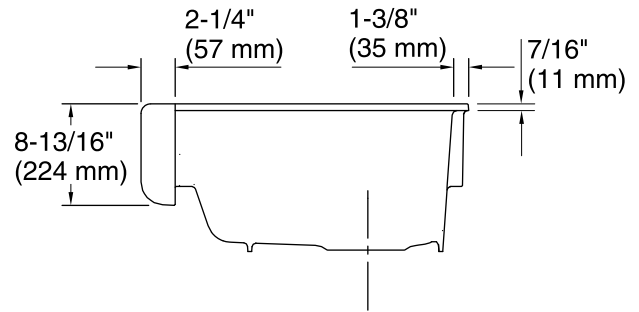

Whitehaven®
Under-mount Apron Front Kitchen Sink
K-6489

Features

- 36-inch minimum base cabinet width.
- Acid-resistant enamel finish.
- Under-mount.
- Single bowl.
- No faucet holes.
- Offset drain basin slopes toward drain to minimize water from pooling.
- Self-Trimming® apron overlaps cabinet face for easy installation and beautiful results.
- 35-11/16" (907 mm) x 21-9/16" (548 mm)

Technical Information

All product dimensions are nominal.

Bowl configuration:	Single
Installation:	Under-mount
Min. base cabinet width:	36" (914 mm)
Bowl area (Only):	Length: 30-3/4" (781 mm) Width: 18-1/16" (459 mm) Bowl depth: 9" (229 mm)
Drain hole:	3-5/8" (92 mm)
Template:	1156910-7, required, included 1157001, required, included