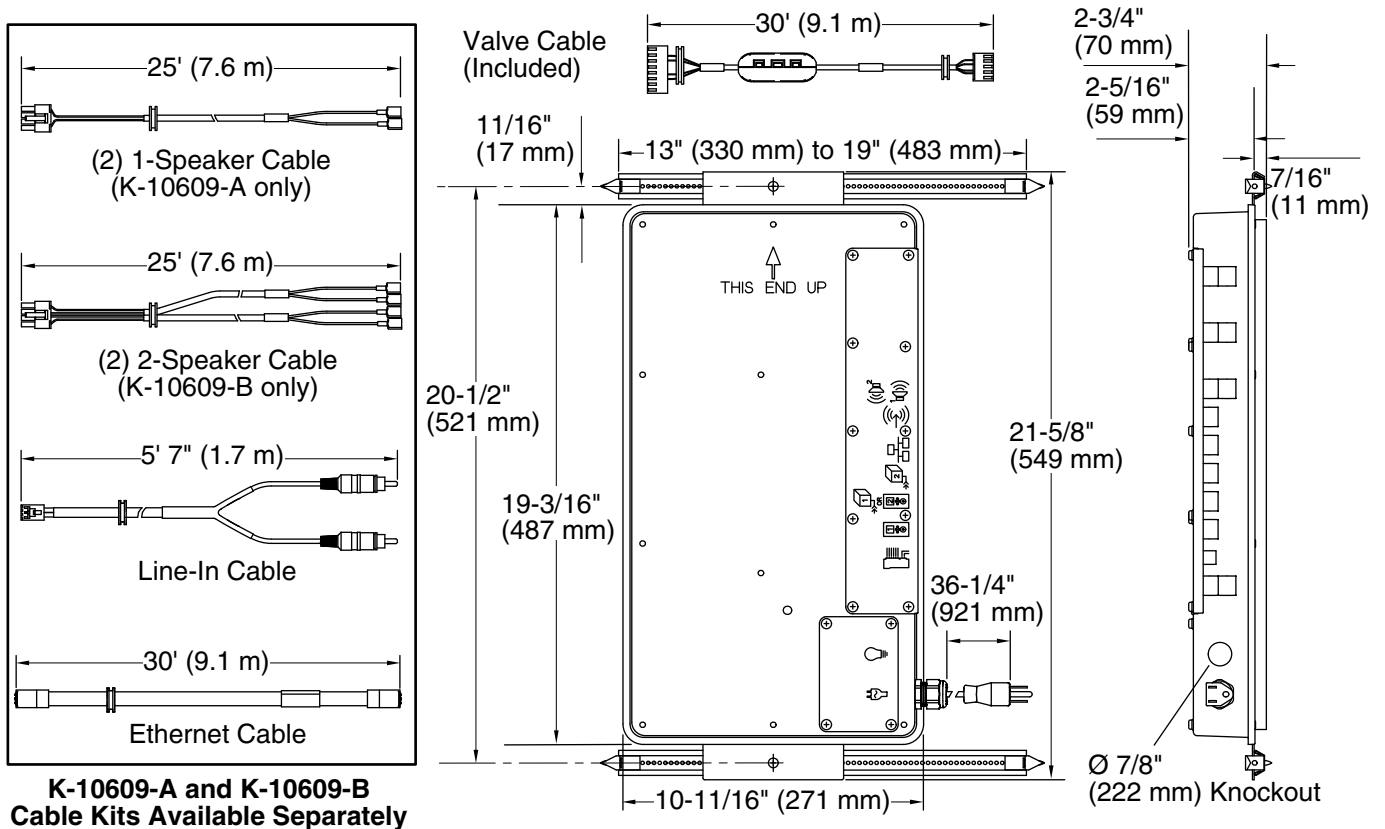

Optional Accessories, continued

K-1733	Fast-Response Steam Generator, 9 kW	☐ NA
K-1734	Fast-Response Steam Generator, 11 kW	☐ NA
K-1696	Fast-Response Steam Generator, 13 kW	☐ NA
K-1713	Fast-Response Steam Generator, 5 kW	☐ NA
K-1714	Fast-Response Steam Generator, 18 kW	☐ NA
K-1715	Fast-Response Steam Generator, 22 kW	☐ NA
K-1697	Fast-Response Steam Generator, 26 kW	☐ NA
K-1716	Fast-Response Steam Generator, 30 kW	☐ NA
K-1737	RS485 Adapter for steam generator with single steam head	☐ Other _____
K-1838	RS485 Adapter for steam generator with dual steam heads	☐ Other _____
K-8033	Speaker (requires K-10609-A, 2-speaker kit OR K-10609-B, 4-speaker kit)	☐ Other _____

Required Electrical Service

Dedicated circuit required, protected with Class A Ground-Fault Circuit-Interrupter (GFCI) or Residual Current Device (RCD)

Locate a 120 V outlet within close proximity to the media module.

Installation Notes

Install this product according to the installation guide.

Media module may be mounted in the same wall cavity as the digital mixing valve.

A 3' (0.9 m) power cord provided or unit may be hard-wired.

Provide access for servicing.

Product Diagram