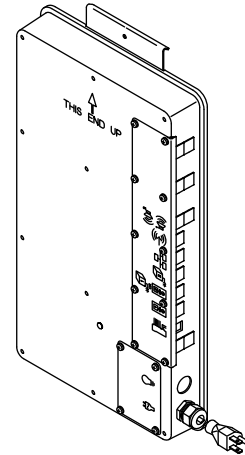

MEDIA MODULE K-638-K

Features

- Provides connections for digital mixing valve, 2 digital interfaces, incandescent lighting, audio, Ethernet, and steam or other peripheral
- Water-resistant construction
- Ethernet, (2) 1-speaker, (2) 2-speaker and audio line-in cables available in an accessory kit
- Knockout and fitting provided for high voltage lighting connection
- Mounts within a standard 2x4 wall
- Adjustable bracket allows easy installation in a 13'-19' (330 mm - 483 mm) stud pocket

Product Specification

The media module shall provide connections for digital mixing valve, 2 digital interfaces, incandescent lighting, audio, Ethernet and steam or other peripherals. Cables for the Ethernet, (2) 1-speaker, (2) 2-speaker and audio line-in are available in an accessory kit. The media module shall be of water-resistant construction and include a knockout and fitting for connecting high voltage lighting. Media module shall mount within a standard 2x4 wall, within a 13'-19" (330 mm - 483 mm) stud pocket, using an adjustable bracket. Media module shall be Kohler Model K-638-K-NA.