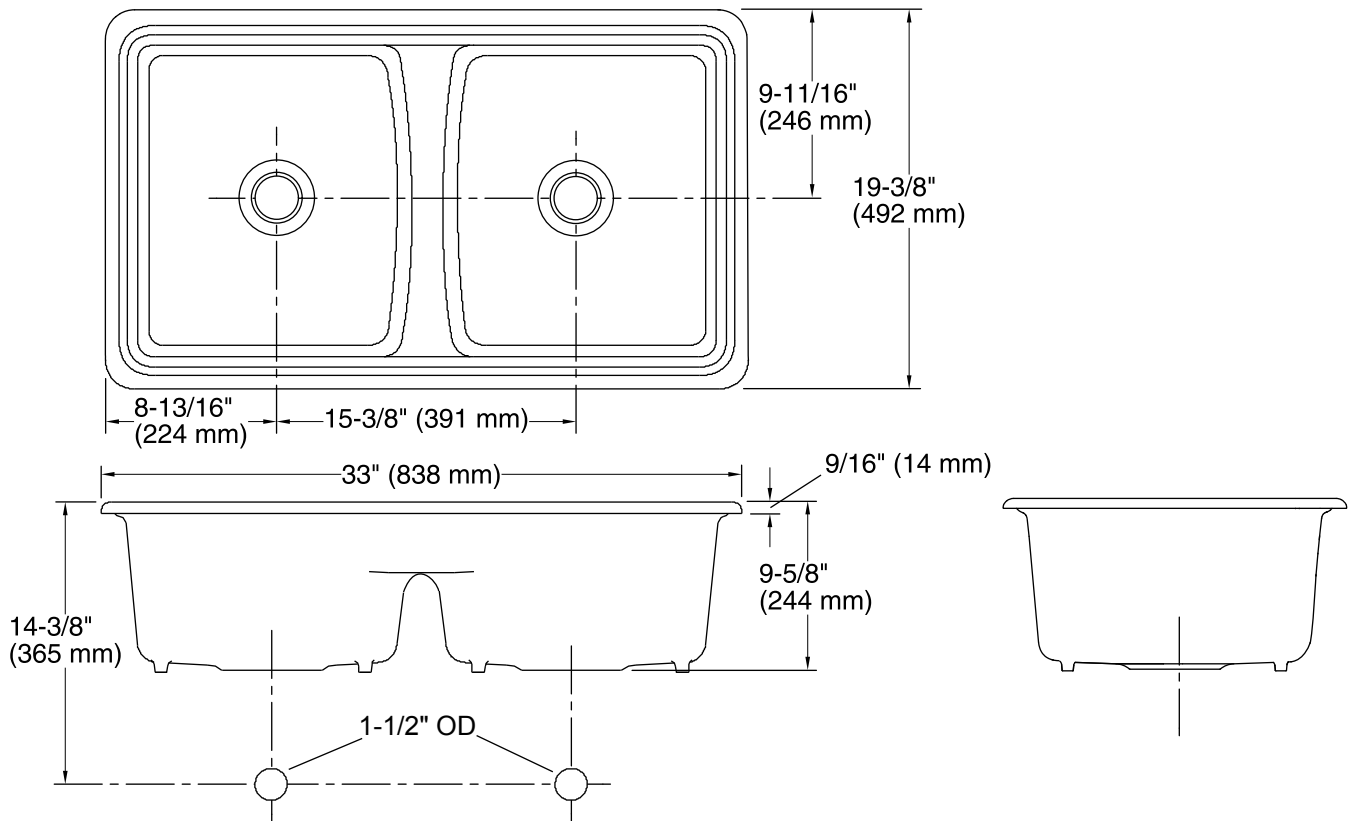

### Features

- 33-inch minimum base cabinet width (top-mount applications)
- 36-inch minimum base cabinet width (under-mount applications)
- Equal dimension double bowls.
- Low-profile bowl divider for ease of handling large items.
- 33" (838 mm) x 19-3/8" (492 mm)

### Components

Additional included component/s: Cutout template, and Under-mount sink kit, 23" (584 mm).

## Technical Information

All product dimensions are nominal.

Bowl configuration:	Double equal
Installation:	Under-mount, Top-mount
Min. base cabinet width:	33" (838 mm)
Bowl area	Length: 14-5/8" (371 mm) Width: 18-1/16" (459 mm) Bowl depth: 9-5/8" (244 mm) Water depth: 9" (229 mm)
Drain hole:	3-7/8" (98 mm)
Template:	1207481-7, required, included
Under-mount kit:	1054375