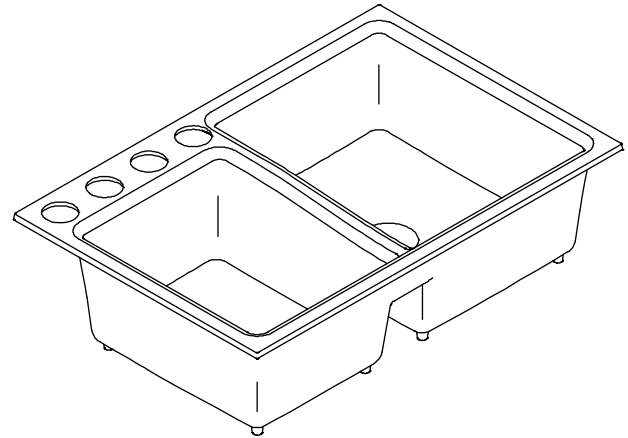

Features

- KOHLER cast iron
- Acid-resistant enamel finish
- Under-mount
- Double (large/medium) compartment
- 4-hole (oversize)
- 23" (584 mm) under-mount sink kit included
- 33" (838 mm) x 22" (559 mm)

Codes/Standards Applicable

Specified model meets or exceeds the following:

- ASME A112.19.1/CSA B45.2

UNDER-MOUNT KITCHEN SINK K-5814-4U

Colors/Finishes

- 0: White
- Other: Refer to Price Book for additional colors/finishes

Product Specification

The under-mount sink shall be made of cast iron with acid-resistant enamel finish. Sink shall be 33" (838 mm) in length and 22" (559 mm) in width. Sink shall have double (large/medium) compartments. Sink shall have 4 oversized holes. Sink shall include 23" (584 mm) under-mount sink kit. Sink shall be Kohler Model K-5814-4U-_____.