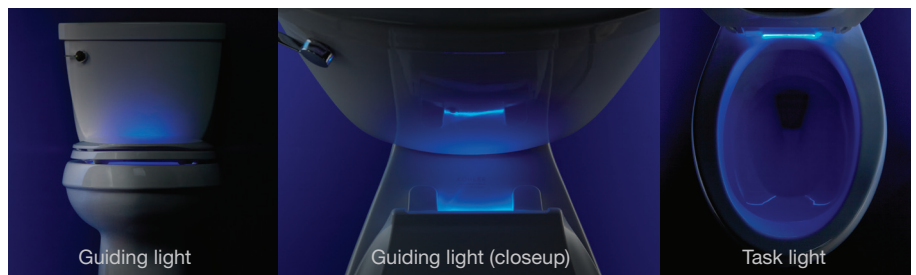

#### Quiet-Close™ technology

Lid closes slowly and quietly without slamming

#### Color-matched

A wide selection of colors lets you create a cohesive bathroom design

K-5638 Reveal Nightlight Q3 Toilet Seat

Guiding light

Guiding light (closeup)

Task light

Seat SKU	Description	Bowl Shape
K-4888	Cachet Nightlight Q3 Toilet Seat	Elongated
K-4986	Cachet Nightlight Q3 Toilet Seat	Round-Front
K-5638	Reveal Nightlight Q3 Toilet Seat	Elongated
K-5639	Reveal Nightlight Q3 Toilet Seat	Round-Front