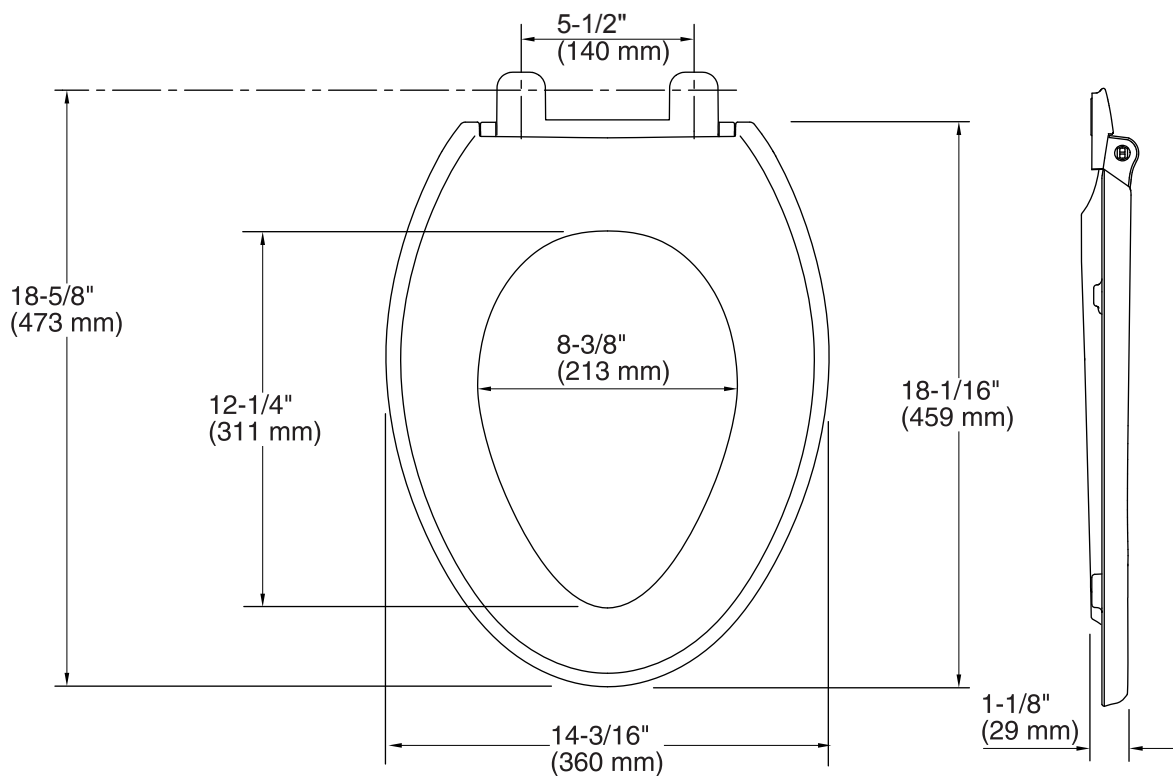

### Technical Information

All measurements are nominal.

Seat hole centers: 5-1/2" (140 mm)