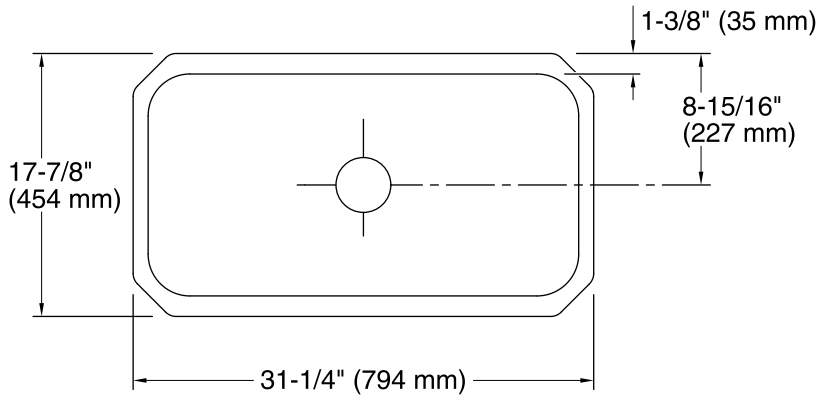

* Allow clearance around sink rim for clip attachment.