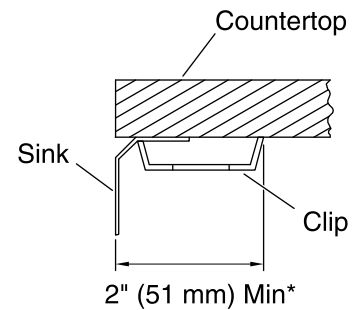

* Allow clearance around sink rim for clip attachment.