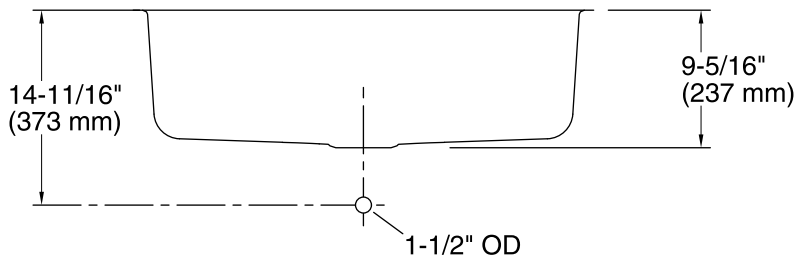

Technical Information

All product dimensions are nominal.

Bowl configuration:	Single
Installation:	Under-mount
Bowl area (Center)	Length: 29-3/16" (742 mm) Width: 15-1/16" (383 mm) Bowl depth: 9" (229 mm) Water depth: 9" (229 mm)
Template:	Under-mount, 1219562-7, required, included

Notes

Install this product according to the installation guide.