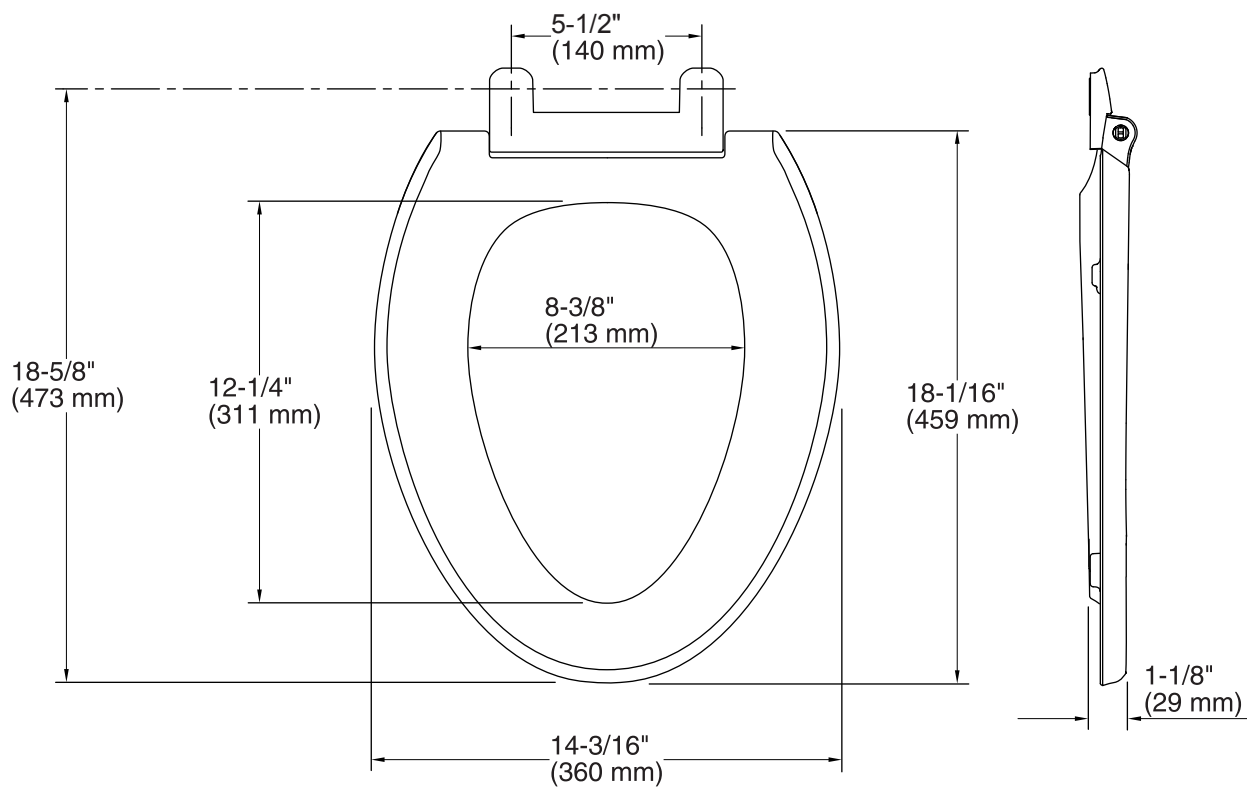

Product Specification

Toilet seat shall be made of plastic. Toilet seat shall feature dual LED lighting. Toilet seat shall feature Quiet-Close™ technology. Toilet seat shall feature Quick-Release™ functionality. Toilet seat shall feature Quick-Attach® hardware. Toilet seat shall be elongated-front installation. Toilet seat shall be KOHLER Model K-4888.

Technical Information

All measurements are nominal.

Seat hole centers: 5-1/2" (140 mm)

Installation Notes

Install this product according to the installation guide.

Requires four AA batteries, not included.