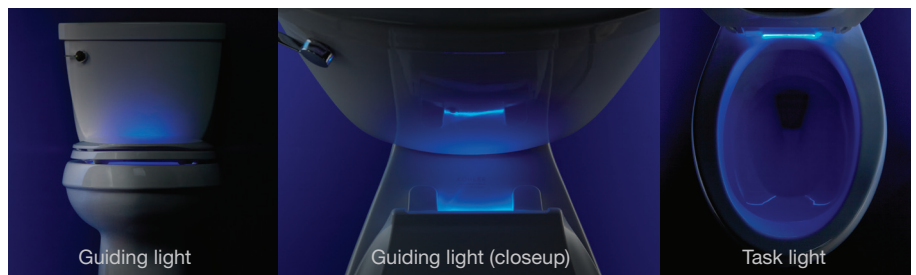

Quiet-Close™ technology

Lid closes slowly and quietly without slamming

Color-matched

A wide selection of colors lets you create a cohesive bathroom design

K-5638 Reveal Nightlight Q3 Toilet Seat

Guiding light

Guiding light (closeup)

Task light

Seat SKU	Description	Bowl Shape
K-4888	Cachet Nightlight Q3 Toilet Seat	Elongated
K-4986	Cachet Nightlight Q3 Toilet Seat	Round-Front
K-5638	Reveal Nightlight Q3 Toilet Seat	Elongated
K-5639	Reveal Nightlight Q3 Toilet Seat	Round-Front