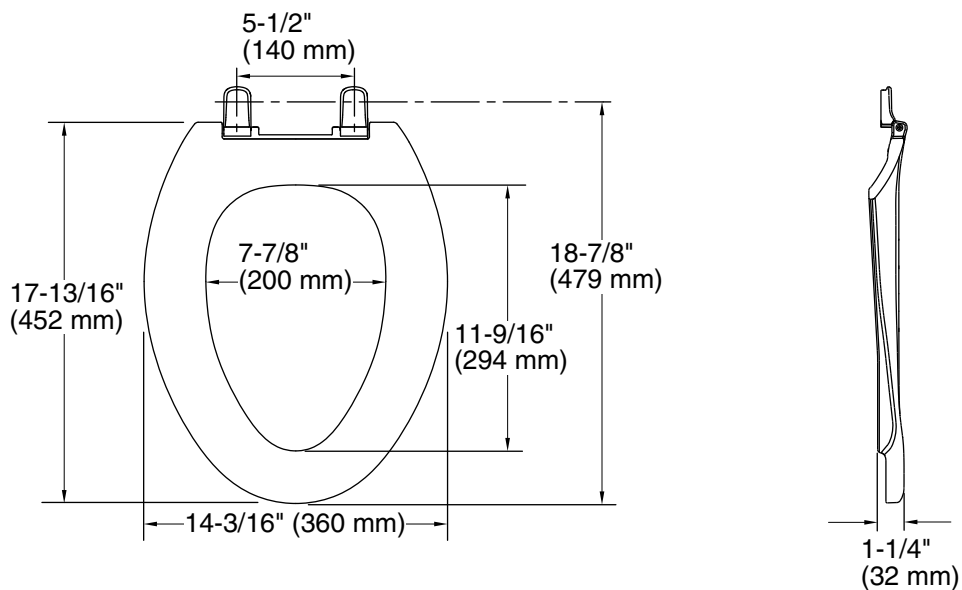

GLENBURY™ Q2 ADVANTAGE™

Installation Notes

Install this product according to the installation guide.

Product Diagram