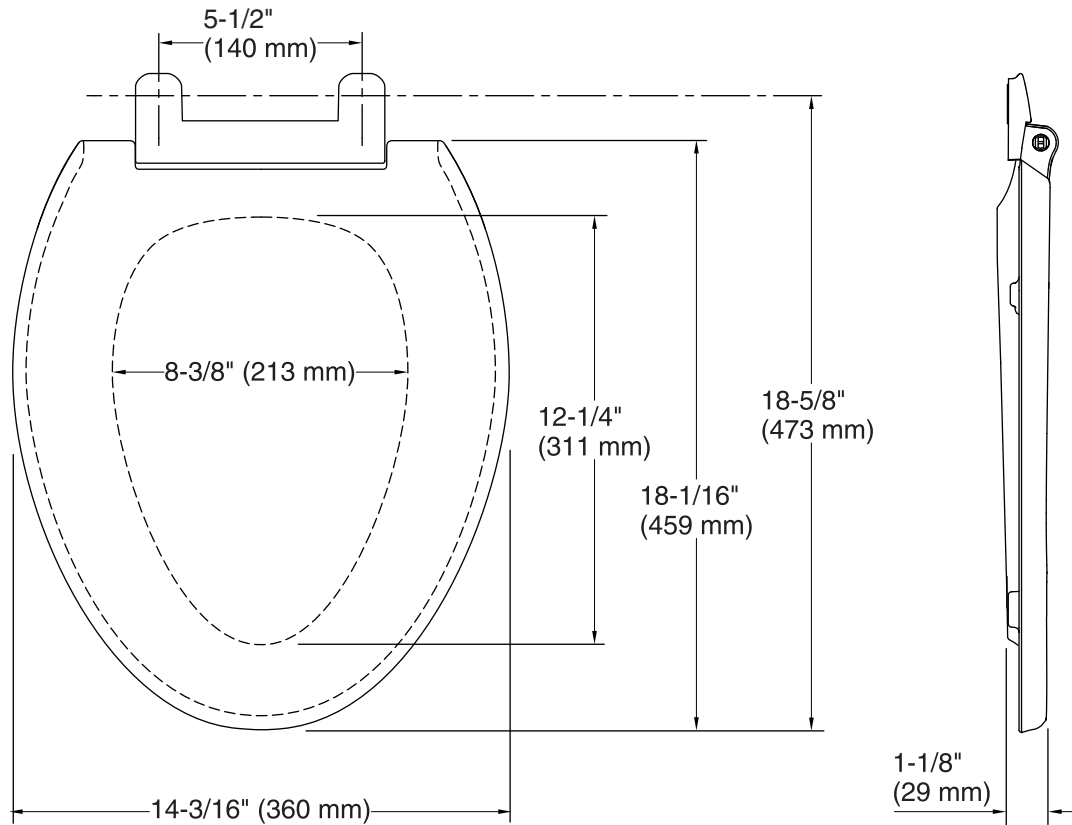

### Technical Information

All product dimensions are nominal.

- Seat shape type: Elongated  
Seat front type: Closed front  
Seat hinge type: Quick-Attach®, Quiet-Close™, Quick-Release™  
Seat-mounting holes: 5-1/2" (140 mm)