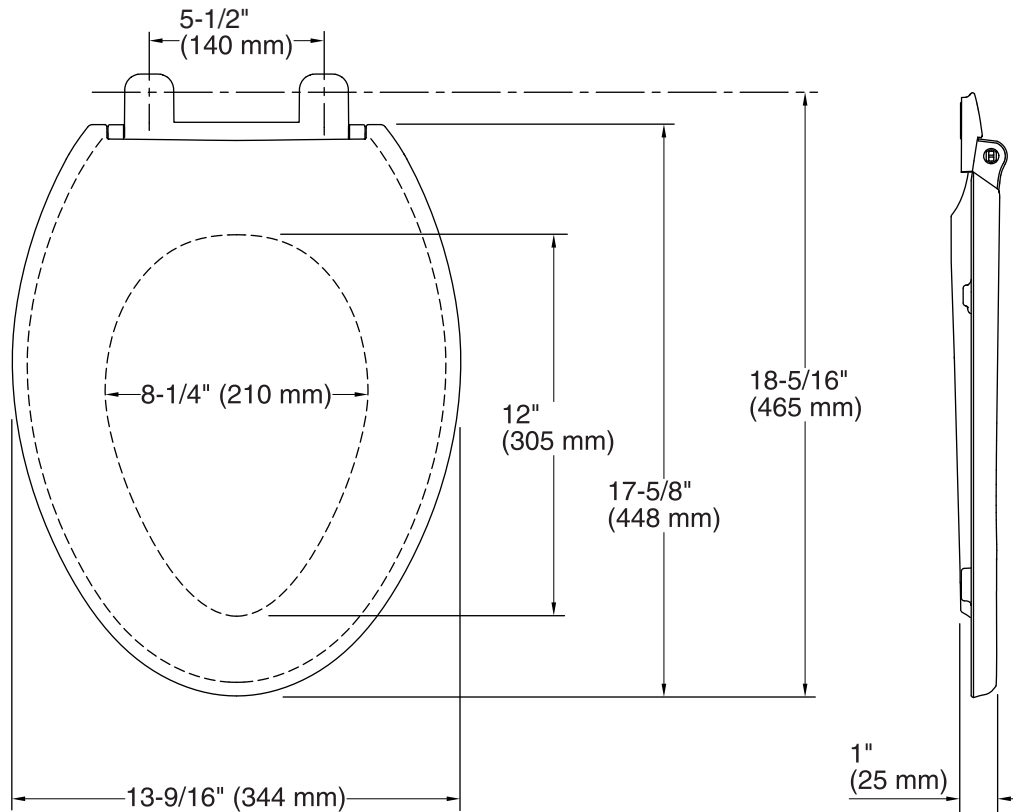

#### Technical Information

All product dimensions are nominal.

- Seat shape type: Elongated  
Seat front type: Closed front  
Seat hinge type: Quick-Attach®, Quiet-Close™, Quick-Release™  
Seat-mounting holes: 5-1/2" (140 mm)