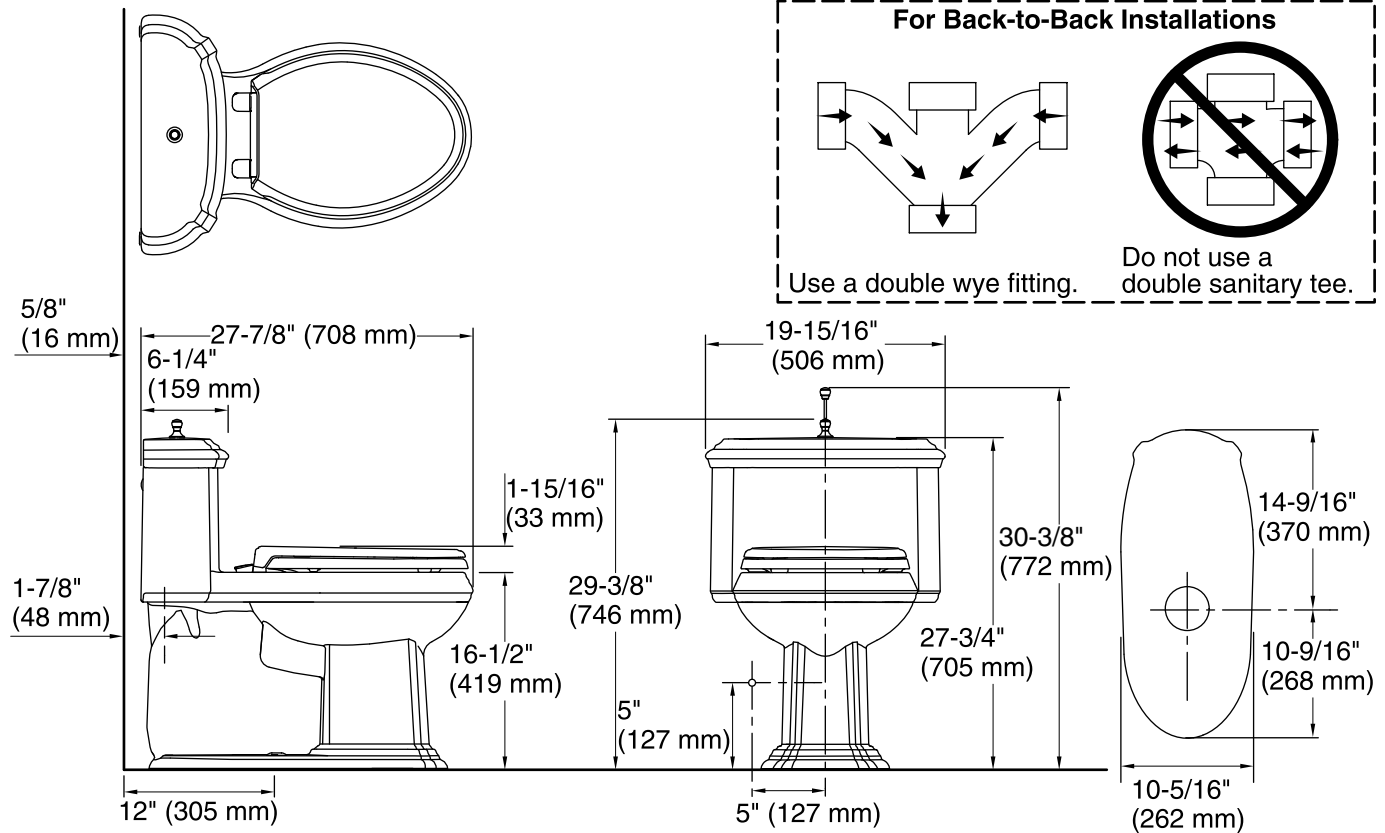

Portrait Comfort Height 1.28 gpf Toilet with AquaPiston® flush technology
K-3826

Features

- One-piece toilets integrate the tank and bowl into a seamless, easy-to-clean design.
- Compact elongated bowl offers added comfort while occupying the same space as a round-front bowl.
- Concealed trapway facilitates easy cleaning and enhances design.
- Comfort Height® feature offers chair-height seating that makes sitting down and standing up easier for most adults.
- Glenbury™ Quiet-Close™ seat with Quick-Release™ functionality allows seat to close quietly and quickly unlatch from the toilet for easy removal and convenient cleaning.
- 2-1/8-inch glazed trapway.
- 1.28 gallons per flush (gpf).
- Includes Polished Chrome lift knob.
- Supply line not included.
- Coordinates with other products in the Portrait collection.

Installation

- Standard 12-inch rough-in.

Optional Accessories

K-7677

Components

Additional included component/s: Tank valves, Aqua Piston® valves, Low profile bolt caps, Top-mount lift trip lever, and Seat.

Portrait Comfort Height 1.28 gpf Toilet with AquaPiston® flush technology
K-3826

Technical Information

All product dimensions are nominal.

Toilet type:	One-piece
Bowl shape:	Elongated front
Flush type:	AquaPiston
Seat hinge type:	Quick-Release™
Trap passageway:	2-1/8" (54 mm)
Water Consumption	
Full:	1.28 gpf (4.8 lpf)
Water surface size:	10-3/4" x 6-3/4" (273 mm x 171 mm)
Rim to water surface:	6" (152 mm)
Rough-in:	12" (305 mm)
Seat-mounting holes:	5-1/2" (140 mm)