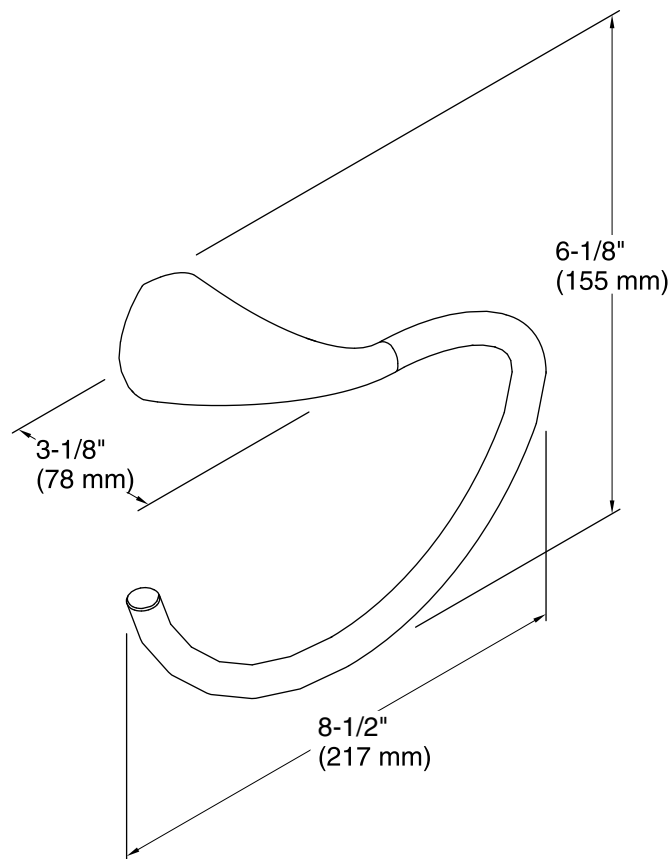

Technical Information

All product dimensions are nominal.

Notes

Install this product according to the installation guide.

CAUTION: Risk of personal injury. Do not install these products in any area where they are likely to be used inadvertently as a grab bar or support bar. These products are not designed or intended for use as a grab bar or support bar.