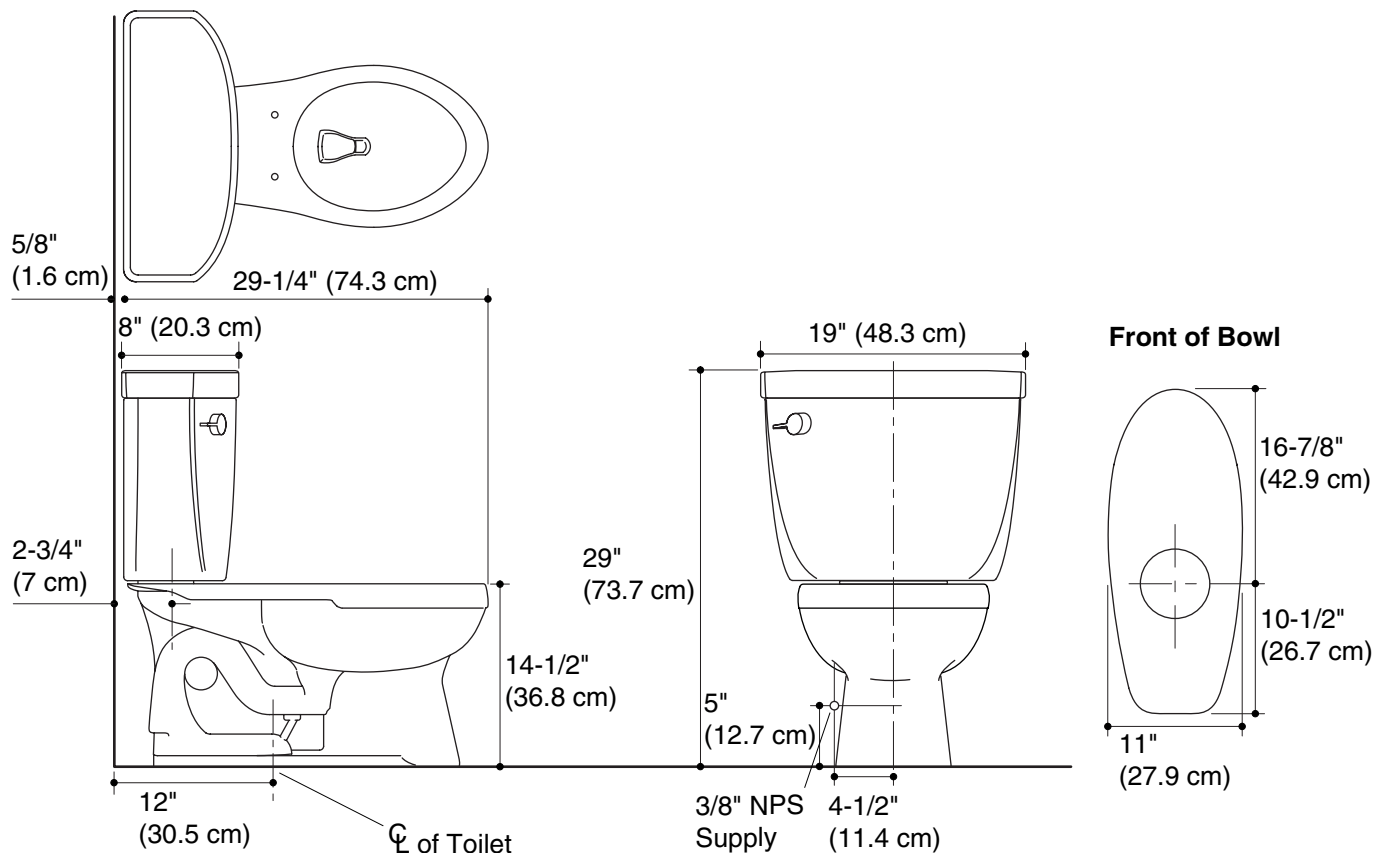

KOHLER® Roughing-In

K-3499, K-3499-RA
CIMARRON™
TOILET

Product Information

Applicable Product:	
Elongated bowl toilet with left-hand trip lever	K-3499
Elongated bowl toilet with right-hand trip lever	K-3499-RA

Fixture:	
Configuration	Two-piece, elongated
Water per flush	1.6 gal (6 L) or 1.28 gal (4.8 L)
Passageway	2-1/8" (5.4 cm)
Water area	11" (27.9 cm) x 8-1/4" (21 cm)
Water depth from rim	5-1/2" (14 cm)
Seat post hole centers	5-1/2" (14 cm)

Included components:	
Bowl	K-4285
Tank cover	1015867
Trip lever, left-hand	1059436
Trip lever, right-hand	1036058
Bolt cap accessory pack	1013092
Tank accessory pack	1016548

Tank, left-hand trip lever	K-4634
Tank, right-hand trip lever	K-4634-RA

Recommended accessories:	
Brevia™ seat with cover	K-4664
3/8" Angle supply with stop	K-7637

Installation Notes

Install this product according to the installation guide.

Fixture dimensions are nominal and conform to tolerances in ASME Standard A112.19.2.