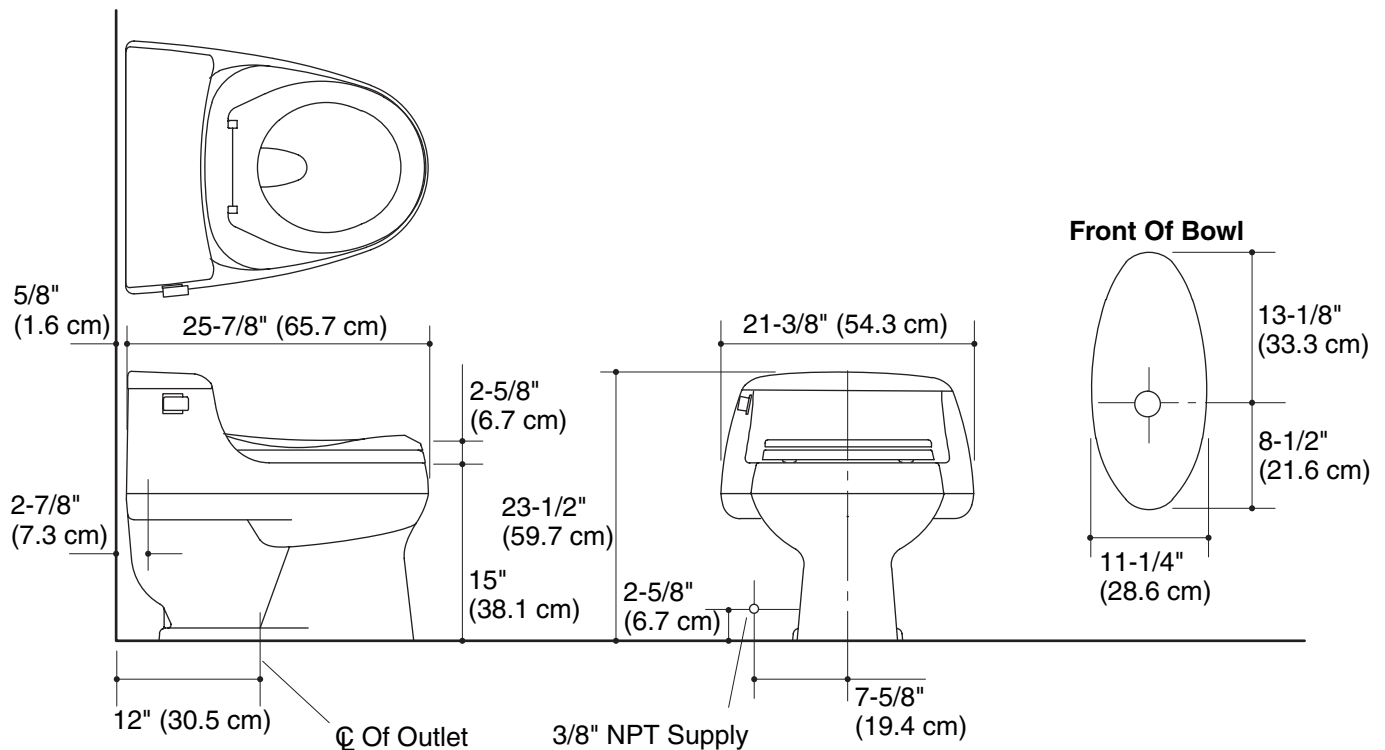

KOHLER® Roughing-In

K-3467
SAN RAPHAEL™
ROUND-FRONT TOILET

Product Information

Applicable product:	
Round-front bowl toilet	K-3467
Fixture:	
Configuration	one-piece, round-front
Water per flush	1.6 gal (6 L)
Passageway	2" (5.1 cm)
Water area	10-5/8" (27 cm) x 8-5/8" (21.9 cm)
Water depth from rim	5-3/8" (13.7 cm)
Seat post hole centers	5-1/2" (14 cm)
Included components:	
Seat	K-4663
Tank cover	1010702
Trip lever	1013521
Bolt cap accessory pack	1013092
Tank accessory pack	52265

Installation Notes

Install this product according to the installation guide.

Fixture dimensions are nominal and conform to tolerances in ASME Standard A112.19.2M.

SAN RAPHAEL™ ROUND-FRONT TOILET
1016751-1-B