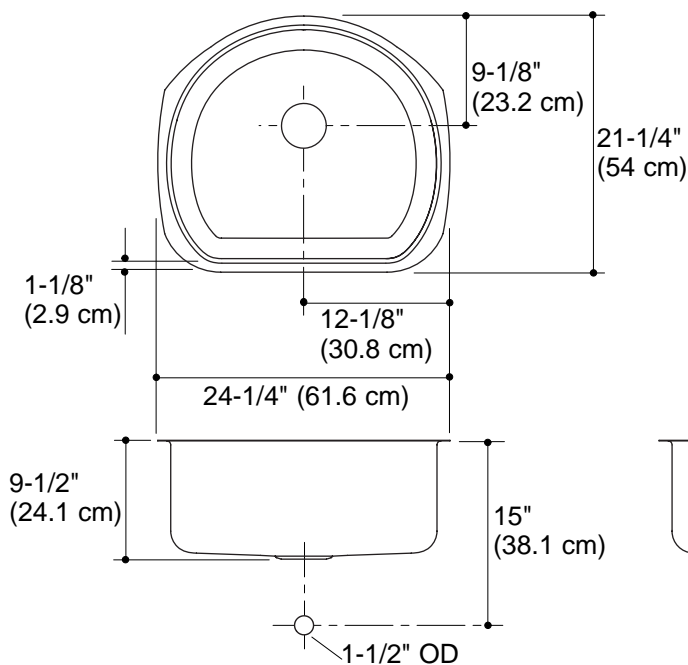

KOHLER®

Roughing-In

K-3186
UNDERTONE™
UNDERCOUNTER SINK

Product Information

Fixture:*	basin area	water depth
Sink	19" (48.39 cm) x 22" (56 cm)	9-1/2" (24.1 cm)
Drain Hole	3-5/8" D. (9.2 cm)	
* Approximate measurements for comparison only.		

Included Components:	
Hardware kit (4 required)	91915
Cutout template	1040321-7

Installation Notes

Install this product according to the installation guide.

Fixture tolerances are nominal and conform to tolerances in ASME Standard A112.19.3.

* Allow clearance around sink rim for clip attachment.