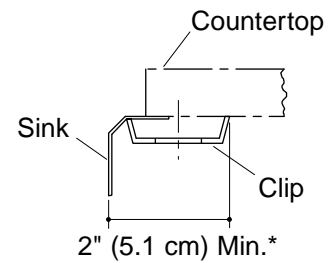

KOHLER®

Roughing-In

K-3186
UNDERTONE™
UNDERCOUNTER SINK

Product Information

Fixture:*	basin area	water depth
Sink	19" (48.39 cm) x 22" (56 cm)	9-1/2" (24.1 cm)
Drain Hole	3-5/8" D. (9.2 cm)	
* Approximate measurements for comparison only.		

Included Components:	
Hardware kit (4 required)	91915
Cutout template	1040321-7

Installation Notes

Install this product according to the installation guide.

Fixture tolerances are nominal and conform to tolerances in ASME Standard A112.19.3.

* Allow clearance around sink rim for clip attachment.