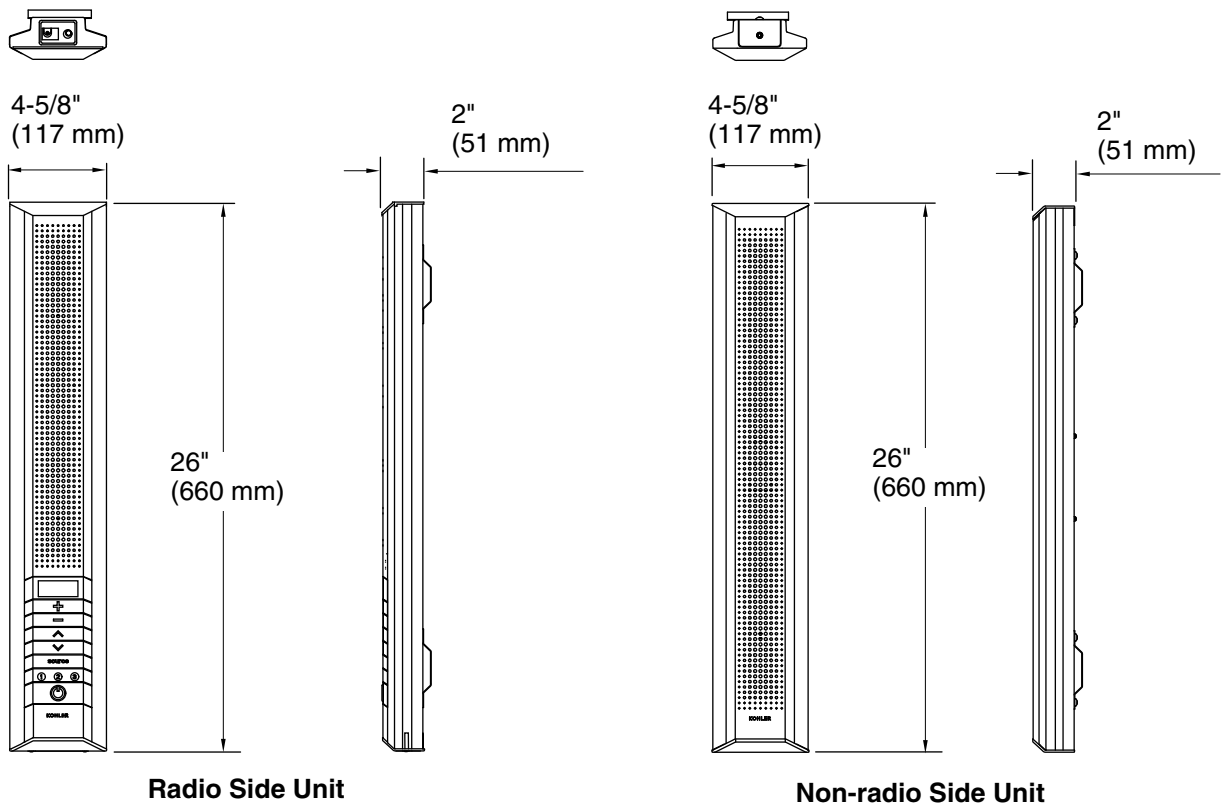

STEREOSTIK K-2958

Features

- Rust-free, aluminum and polymer construction
- For surface-mount installation on 26" (660 mm) tall CL series mirrored cabinets, up to 36" (914 mm) wide
- AM/FM radio with antenna
- Auxiliary input jack with cable to connect MP3 player
- Digital display with clock
- Requires four C size batteries (not included)
- 40-hour battery life (average use) at mid volume
- AC power supply available (sold separately)
- Left or right-hand mounting option
- Easy installation and cleaning
- 36" (914 mm) speaker cable included
- 26" (660 mm) x 4-5/8" (117 mm) x 2" (51 mm)

Model	Description	Colors/Finishes
K-2958	Stereostik (music add-on)	NA
Recommended Accessories		
K-2961	AC power adapter	NA

Product Specification

The Stereostik with music add-on shall be made of rust-free, aluminium and polymer construction. Product shall be 26" (660 mm) in height, 4-5/8" (117 mm) in width, and 2" (51 mm) in depth. Product shall be surface-mount installation on 26" (660 mm) tall CL series mirrored cabinets, which are up to 36" (914 mm) wide. Product shall feature AM/FM radio with antenna, auxiliary input jack with cable to connect MP3 player, and digital display with clock. Product shall require four C size batteries (not included), which can last for 40 hours (average use) at mid volume. Product shall be available with left or right-hand installation. Product shall include 36" (914 mm) speaker cable. Product shall feature easy installation and cleaning. Product shall be Kohler model K-2958-NA.

Installation Notes

Install this product according to the installation guide.

Unit may only be installed on surface-mounted mirror cabinets. Follow all local codes and standards when working with electrical devices.

Install auxiliary cable mounting nut into lower shell pin hole.

Allow space from the side of the mirror cabinet for full stereo results.

Product Diagram