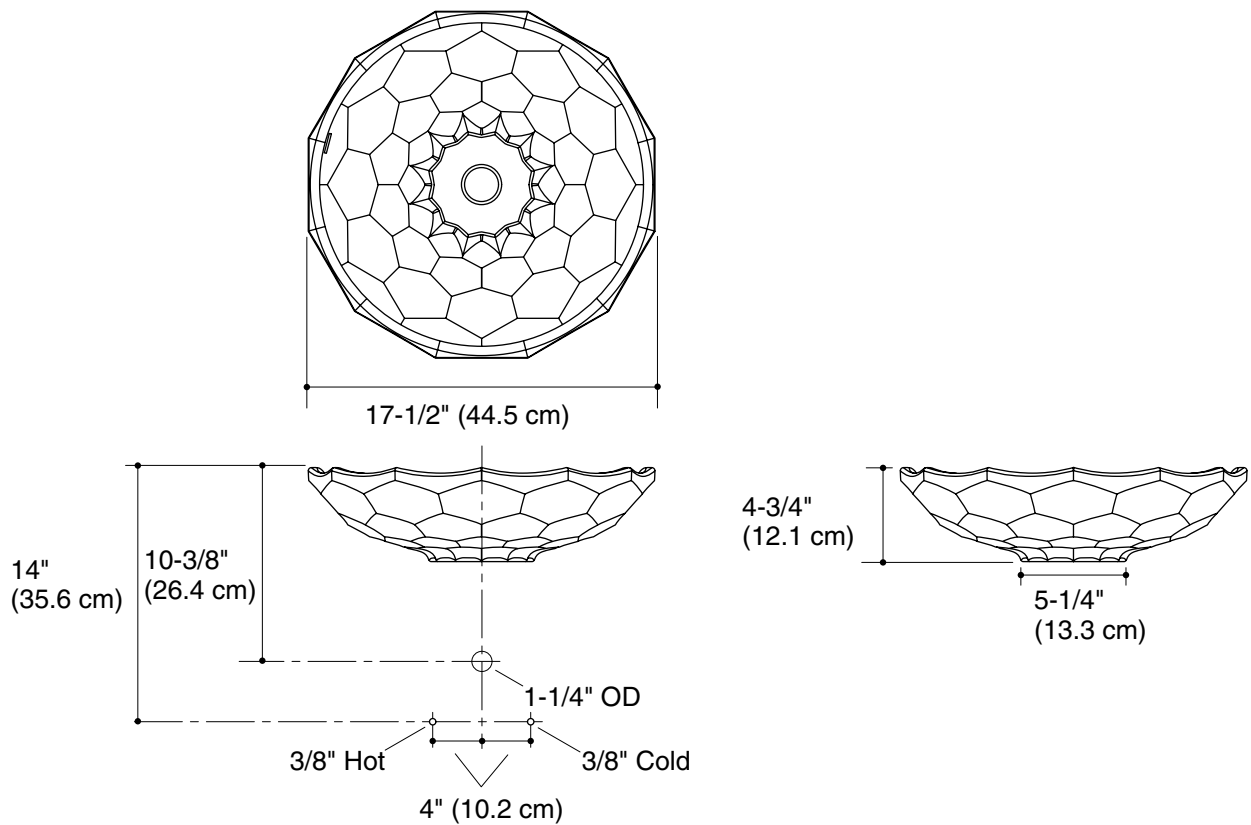

Technical Information

Fixture*:	
Lavatory	K-2373
Basin area	16-7/16" (41.8 cm) D.
Water depth	4-7/16" (11.3 cm)
Drain hole	1-5/8" (4.1 cm) D.
*Approximate measurements for comparison only.	
Included components:	
Drain gasket kit	1070246

Installation Notes

Install this product according to the installation guide.
Product does not have an overflow.

Product Diagram