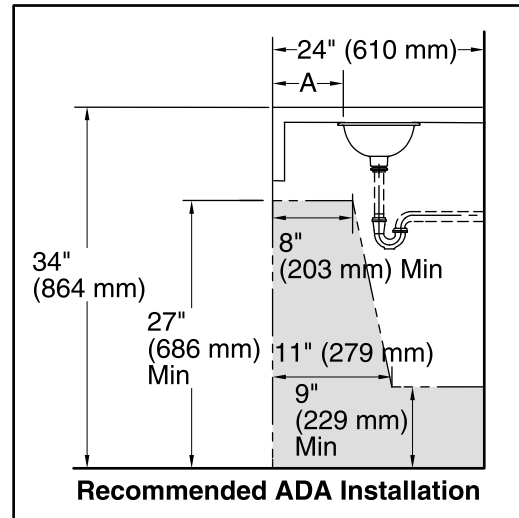

Features

- Vitreous china.
- Drop-in or under-mount.
- 13-1/4" (337 mm) diameter

Recommended Accessories

K-9018 P-Trap

Components

Additional included component/s: Adjustable Linkage, and 1193643 Basin Clamps.

Color	Code	Description
-------	------	-------------

	0	White
	96	Biscuit
	47	Almond

	A
Drop-in	4-3/8" (137 mm)
Under-mount (shown)	4-3/8" (137 mm)

Technical Information

All product dimensions are nominal.

Installation:	Drop-In, Under-mount
Bowl area	Diameter: 10-5/8" (270 mm) Water depth: 4-3/4" (121 mm)
Drain hole:	1-3/4" (44 mm)
Template:	116214-7, required, included

Notes

Install this product according to the installation instructions.

Spout must be a minimum of 4-1/2" (114 mm) long for adequate clearance into bathroom sink.

Supplied basin clamp assembly for under-mount installation requires 1" (25 mm) minimum countertop thickness. Installer must supply hardware for thinner countertops.