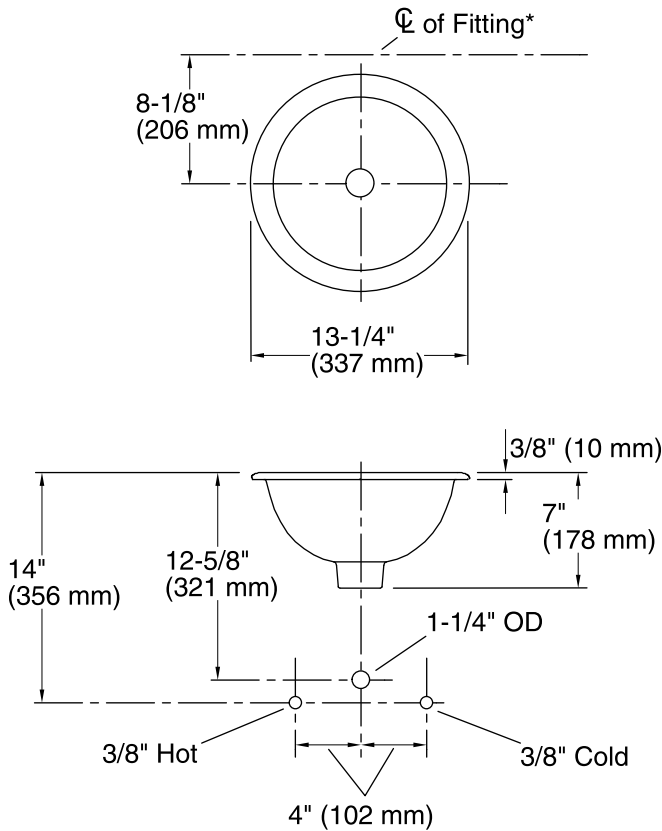

Features

- Vitreous china.
- Drop-in or under-mount.
- 13-1/4" (337 mm) diameter

Recommended Accessories

K-9018 P-Trap

Components

Additional included component/s: Adjustable Linkage, and 1193643 Basin Clamps.

Color	Code	Description
-------	------	-------------

	0	White
	96	Biscuit
	47	Almond

	A
Drop-in	4-3/8" (137 mm)
Under-mount (shown)	4-3/8" (137 mm)

Technical Information

All product dimensions are nominal.

Installation:	Drop-In, Under-mount
Bowl area	Diameter: 10-5/8" (270 mm) Water depth: 4-3/4" (121 mm)
Drain hole:	1-3/4" (44 mm)
Template:	116214-7, required, included

Notes

Install this product according to the installation instructions.

Spout must be a minimum of 4-1/2" (114 mm) long for adequate clearance into bathroom sink.

Supplied basin clamp assembly for under-mount installation requires 1" (25 mm) minimum countertop thickness. Installer must supply hardware for thinner countertops.