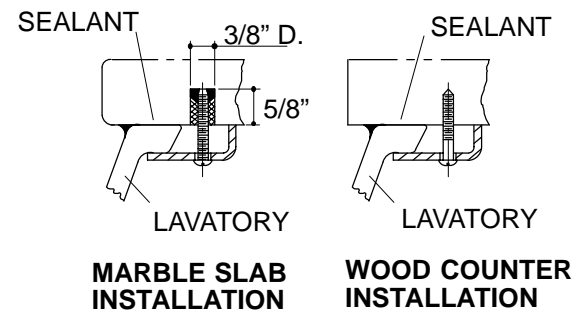

Ordering Information

Applicable lavatory:		
17" x 14" lavatory	K-2219	shown
17" x 14" glazed underside	K-2219-G	shown
Accessories/hardware:		
Trap	K-9018	recommended

Product Information

Fixture*:		basin area	water depth
Lavatory		17" x 14"	6-3/8"
Outlet	1-3/4" D.		
* Approximate measurements for comparison only.			

Included Components:	
Basin clamp assembly	52047
Adjustable linkage	40372
Cutout template	101085-7

NOTE: WATERPROOF UNPROTECTED OVERHANG AREA ON THE UNDERSIDE OF WOOD COUNTER.

Roughing-In Notes

Fixture dimensions are nominal and conform to tolerances in ASME Standard A112.19.2M.

(T) Pop-up drain 13-3/16", drain 12-5/16".

(S) 14" (Based on 12" riser which may require cutting).

Supplied basin clamp assemblies require 1" minimum countertop thickness. Installer must supply anchors for thinner countertops.