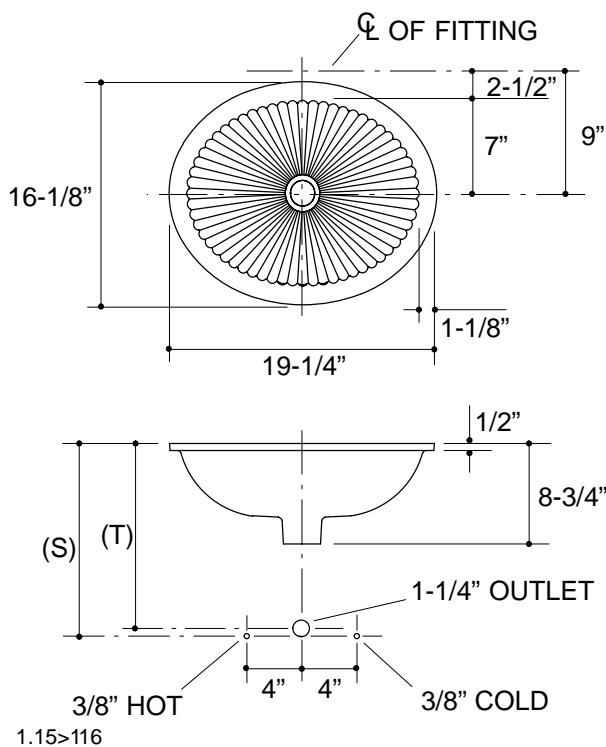

Ordering Information

Applicable lavatory:		
17" x 14" lavatory	K-2219	shown
17" x 14" glazed underside	K-2219-G	shown
Accessories/hardware:		
Trap	K-9018	recommended

Product Information

Fixture*:		basin area	water depth
Lavatory		17" x 14"	6-3/8"
Outlet	1-3/4" D.		
* Approximate measurements for comparison only.			

Included Components:	
Basin clamp assembly	52047
Adjustable linkage	40372
Cutout template	101085-7

NOTE: WATERPROOF UNPROTECTED OVERHANG AREA ON THE UNDERSIDE OF WOOD COUNTER.

Roughing-In Notes

Fixture dimensions are nominal and conform to tolerances in ASME Standard A112.19.2M.

(T) Pop-up drain 13-3/16", drain 12-5/16".

(S) 14" (Based on 12" riser which may require cutting).

Supplied basin clamp assemblies require 1" minimum countertop thickness. Installer must supply anchors for thinner countertops.