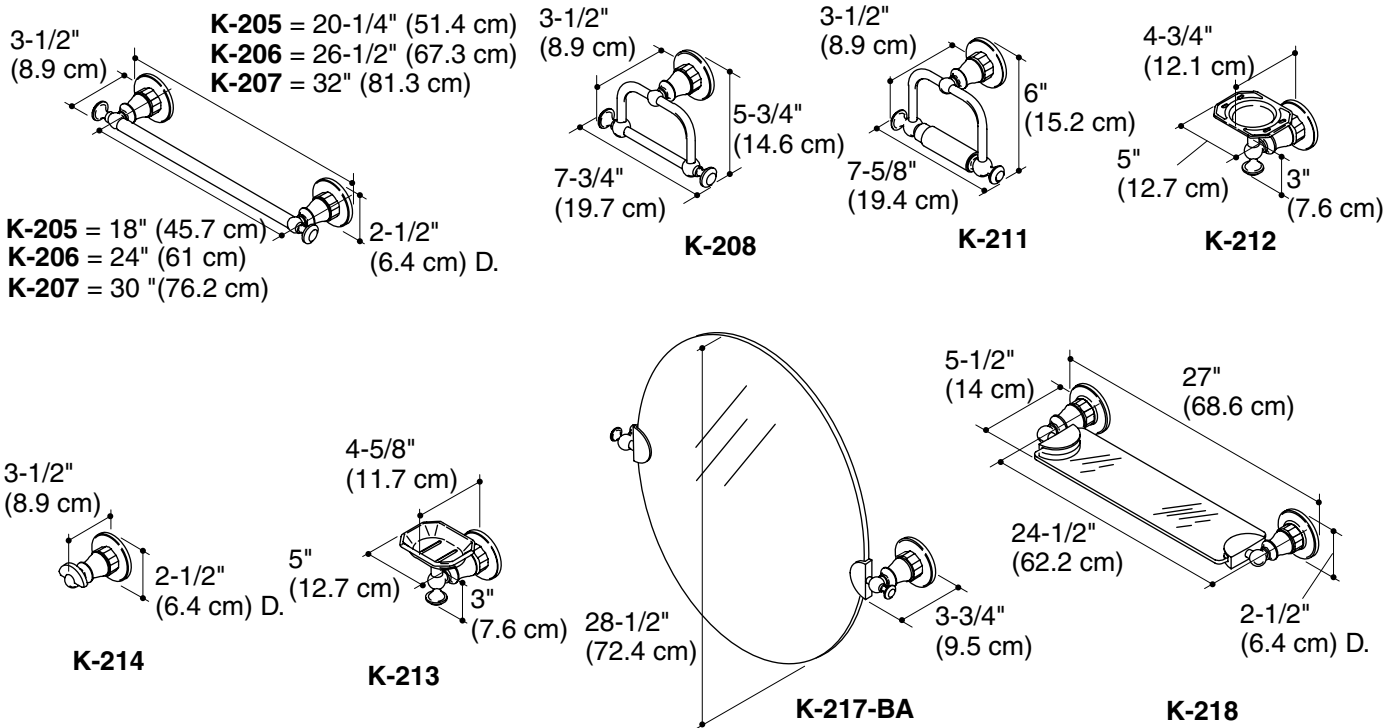

ANTIQUETM

Installation Notes

Install this product according to the installation guide.

Product Diagram