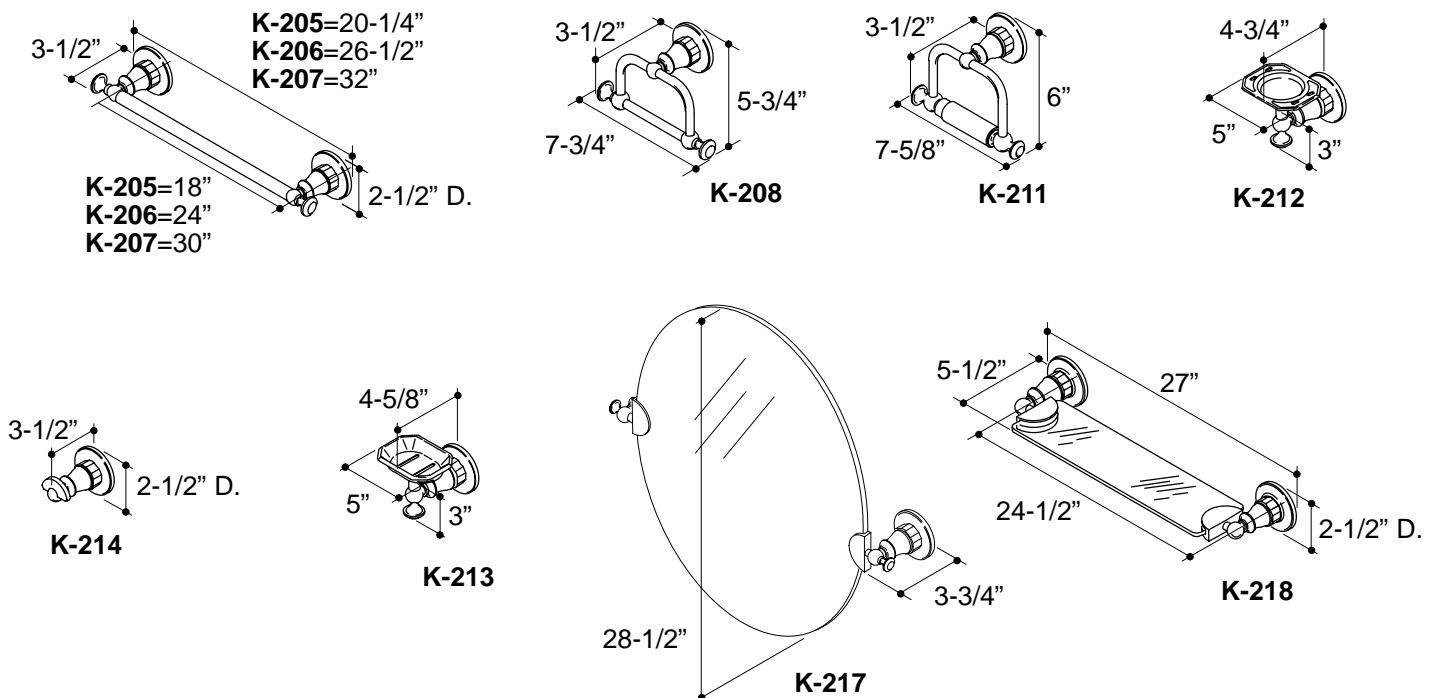

Ordering Information

Applicable product:	
18" towel bar	K-205
24" towel bar	K-206
30" towel bar	K-207
Towel ring	K-208
Toilet tissue holder	K-211
Tumbler and toothbrush holder	K-212-GD
Soap dish	K-213
Robe hook	K-214
Mirror	K-217
Glass shelf	K-218

K-205 Antique™ Accessories
115012-1-AA (A)

KOHLER®

NOTES: