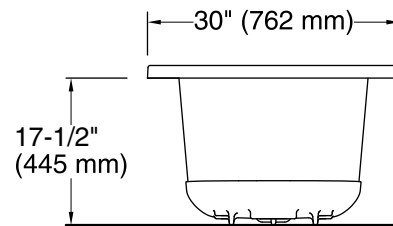

No change in measurements if connected with drain illustrated. (K-7272)

**Drop-in Rim Detail**

### Technical Information

All product dimensions are nominal.

Installation:	Drop-in
Drain location:	End
Basin area, bottom:	45-1/8" x 19-11/16" (1146 mm x 500 mm)
Basin area, top:	52-1/8" x 22-1/16" (1324 mm x 560 mm)
Weight:	58 lbs (26.3 kg)
Minimum floor load:	45 lbs/ft <sup>2</sup> (219.7 kg/m <sup>2</sup> )
Water depth:	15-1/8" (384 mm)
Water capacity:	57 gal (215.8 L)
Cutout:	Drop-in, 58-1/2" x 28-1/2" (1486 mm x 724 mm)
Minimum flat for door:	2" (51 mm)