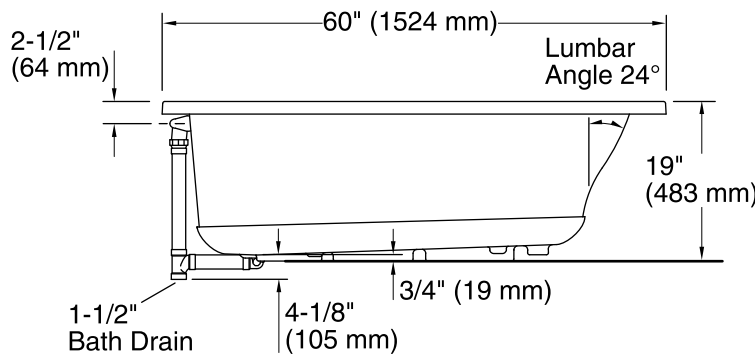

No change in measurements if connected with drain illustrated. (K-7272)

**Drop-in Rim Detail**

### Technical Information

All product dimensions are nominal.

Installation:	Drop-in
Drain location:	End
Basin area, bottom:	45-1/8" x 19-11/16" (1146 mm x 500 mm)
Basin area, top:	52-1/8" x 22-1/16" (1324 mm x 560 mm)
Weight:	58 lbs (26.3 kg)
Minimum floor load:	45 lbs/ft <sup>2</sup> (219.7 kg/m <sup>2</sup> )
Water depth:	15-1/8" (384 mm)
Water capacity:	57 gal (215.8 L)
Cutout:	Drop-in, 58-1/2" x 28-1/2" (1486 mm x 724 mm)
Minimum flat for door:	2" (51 mm)