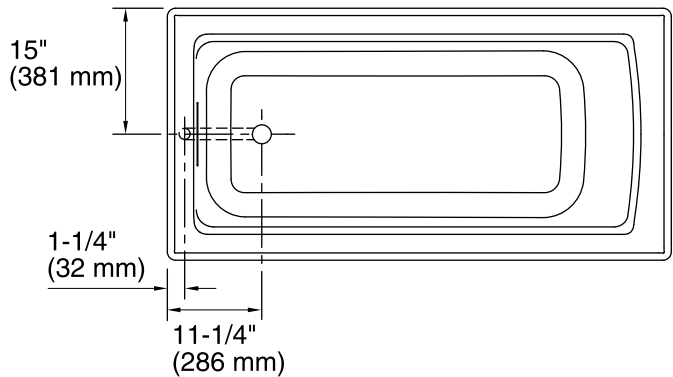

No change in measurements if connected with drain illustrated. (K-7272)